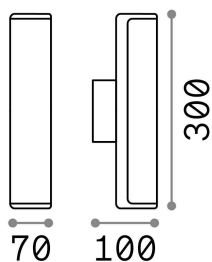

General info

Outdoor - Wall lamps

Outdoor wall mounted linear fitting with integrated LED sources and direct light emission

Ean	8021696269153
Item	ETERE AP COFFEE 3000K
Installation	Wall
Guarantee	5 years
Gross weight	0.7 kg
Volume	0.002733 m ³

Technical info

Net weight	0.59 kg
Insulation class	I
Protection index	IP44
Compliance	CE
Operating temperature	-15° ~ +45 °C
Dimmer	Non-dimmable, On-Off
Power output	220-240 V AC 50/60 Hz
Power supply	In-built, included Replaceable (by qualified operators only), electronic

Source info

Integrated source	Integrated LED module
Replaceable source	No
Power	LED 10 W
Emission	Direct
Max consumption	max 10 W
Features LED	LED SMD
CCT LED	3000 K
Duration LED (t. 25°C)	25000 h
CRI	> 80
Light beam flux	1020 lm
Useful light flux	710 lm
Standby power	< 0.50 W