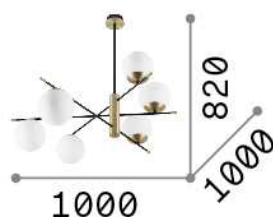

General info

Indoor - Ceiling lamps

Ean	8021696289496
Item	GOURMET PL6
Installation	Ceiling lamps
Guarantee	5 years
Gross weight	5.15 kg
Volume	0.101675 m ³

Technical info

Net weight	3.67 kg
Insulation class	II
Protection index	IP20
Compliance	CE
Operating temperature	0° ~ +40 °C
Dimmer	Determined by the light bulb
Power output	220-240 V AC
Power supply	Not required

Source info

Integrated source	Light bulb (not included)
Replaceable source	No
Power	E14 max 6 x 28 W
Emission	Diffuse
Max consumption	-