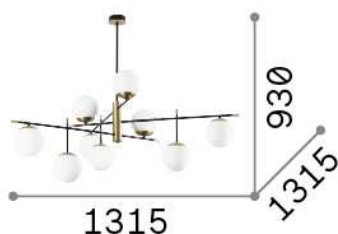

General info

Indoor - Ceiling lamps

Ean	8021696289489
Item	GOURMET PL9
Installation	Ceiling lamps
Guarantee	5 years
Gross weight	8.16 kg
Volume	0.176548 m ³

Technical info

Net weight	5.4 kg
Insulation class	II
Protection index	IP20
Compliance	CE
Operating temperature	0° ~ +40 °C
Dimmer	Determined by the light bulb
Power output	220-240 V AC
Power supply	Not required

Source info

Integrated source	Light bulb (not included)
Replaceable source	No
Power	E14 max 9 x 28 W
Emission	Diffuse
Max consumption	-