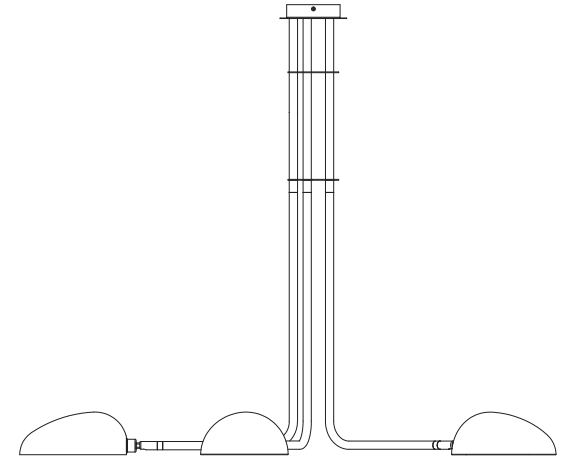

aromas ASSEMBLY INSTRUCTIONS

CI324/5

Caution: If the external flexible cable or cord of this luminaire is damaged, it should be replaced by a qualified person in order to avoid a hazard.

Type: I

Type: II

①		1 PC
②		10 PCS
③		5 PCS
④		5 PCS
⑤		1 PC
⑥		2 PCS
⑦		2 PCS
⑧		2 PCS
⑨		2 PCS
⑩		5 PCS
⑪		5 PCS
⑫		1 PC
⑬		5 PCS
⑭		1 PC

⑮
5 PCS

⑯
1 PC

⑰
1 PC

⑱
2 PCS

⑲
5 PCS

⑳
5 PCS

㉑
5 PCS

㉒
5 PCS