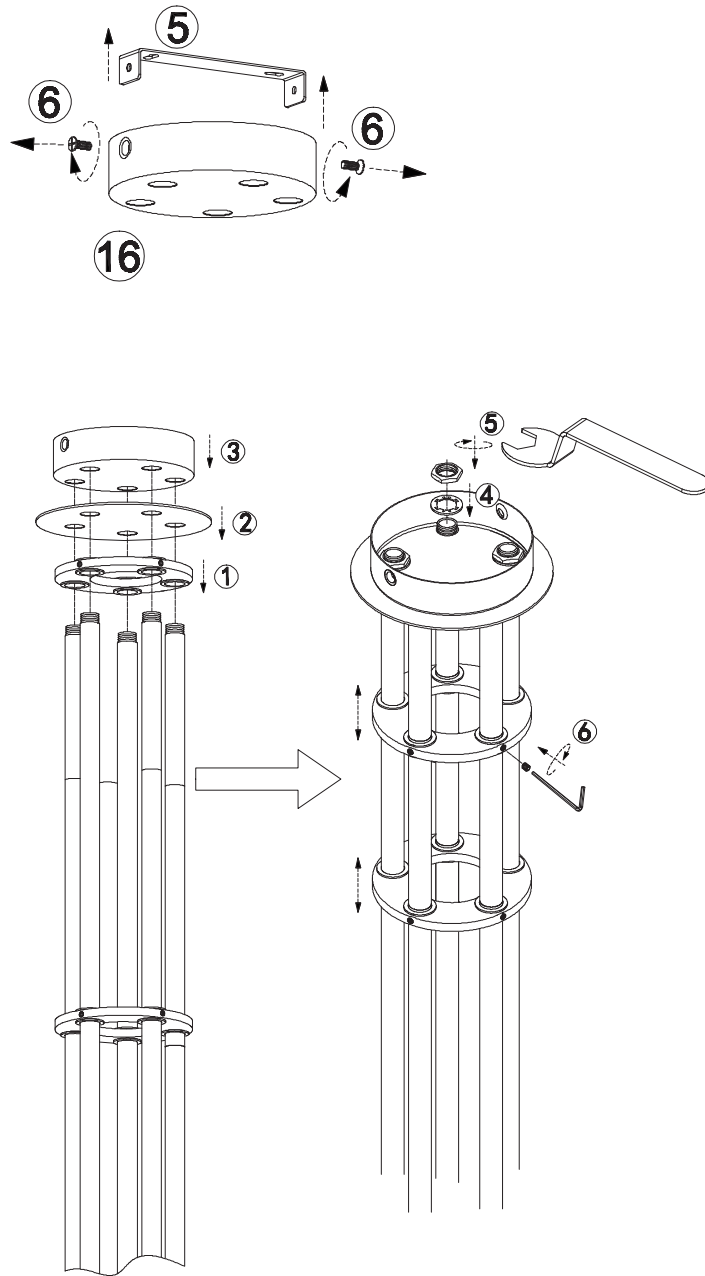

aromas ASSEMBLY INSTRUCTIONS

CI324/5

Caution: If the external flexible cable or cord of this luminaire is damaged, it should be replaced by a qualified person in order to avoid a hazard.

Type: I

Type: II

①		1 PC
②		10 PCS
③		5 PCS
④		5 PCS
⑤		1 PC
⑥		2 PCS
⑦		2 PCS
⑧		2 PCS
⑨		2 PCS
⑩		5 PCS
⑪		5 PCS
⑫		1 PC
⑬		5 PCS
⑭		1 PC

⑮
5 PCS

⑯
1 PC

⑰
1 PC

⑱
2 PCS

⑲
5 PCS

⑳
5 PCS

㉑
5 PCS

㉒
5 PCS

1

2

3

4

5

6