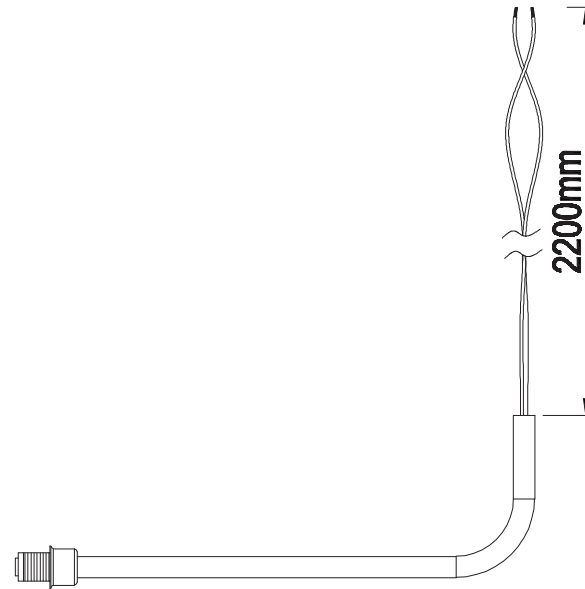

aromas ASSEMBLY INSTRUCTIONS

CI324/5

Caution: If the external flexible cable or cord of this luminaire is damaged, it should be replaced by a qualified person in order to avoid a hazard.

Type: I

Type: II

①		1 PC
②		10 PCS
③		5 PCS
④		5 PCS
⑤		1 PC
⑥		2 PCS
⑦		2 PCS
⑧		2 PCS
⑨		2 PCS
⑩		5 PCS
⑪		5 PCS
⑫		1 PC
⑬		5 PCS
⑭		1 PC

⑮
5 PCS

⑯
1 PC

⑰
1 PC

⑱
2 PCS

⑲
5 PCS

⑳
5 PCS

㉑
5 PCS

㉒
5 PCS