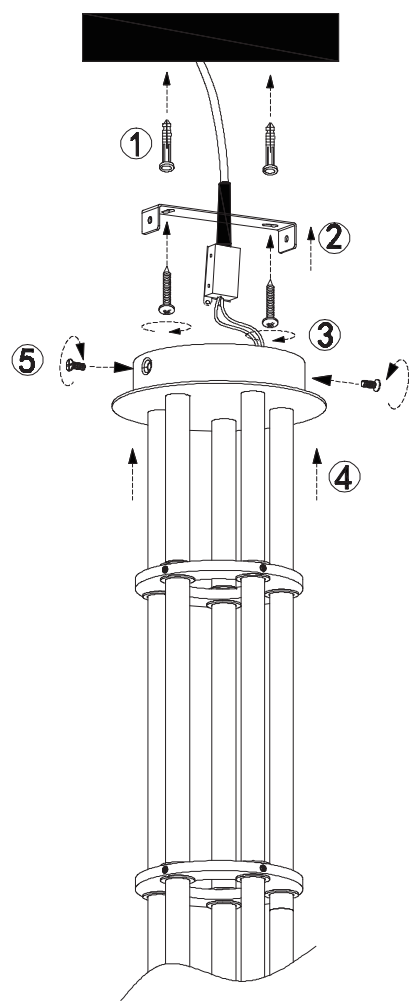

aromas ASSEMBLY INSTRUCTIONS

CI324/5

Caution: If the external flexible cable or cord of this luminaire is damaged, it should be replaced by a qualified person in order to avoid a hazard.

Type: I

Type: II

①		1 PC
②		10 PCS
③		5 PCS
④		5 PCS
⑤		1 PC
⑥		2 PCS
⑦		2 PCS
⑧		2 PCS
⑨		2 PCS
⑩		5 PCS
⑪		5 PCS
⑫		1 PC
⑬		5 PCS
⑭		1 PC

1

2

3

4

5

6