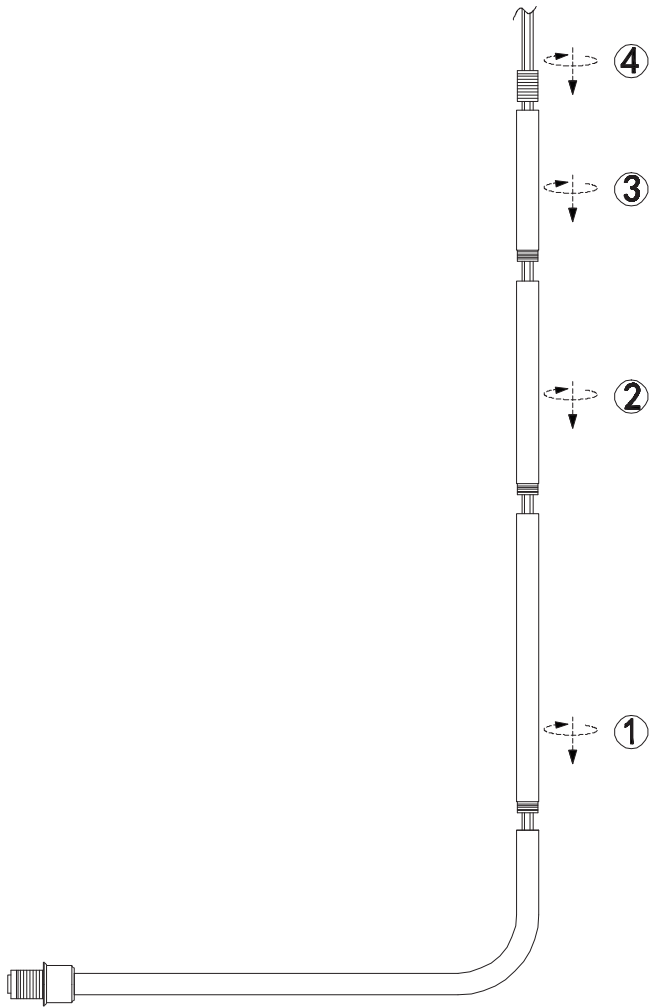

aromas ASSEMBLY INSTRUCTIONS

CI324/5

Caution: If the external flexible cable or cord of this luminaire is damaged, it should be replaced by a qualified person in order to avoid a hazard.

Type: I

Type: II

①		1 PC
②		10 PCS
③		5 PCS
④		5 PCS
⑤		1 PC
⑥		2 PCS
⑦		2 PCS
⑧		2 PCS
⑨		2 PCS
⑩		5 PCS
⑪		5 PCS
⑫		1 PC
⑬		5 PCS
⑭		1 PC

⑮
5 PCS

⑯
1 PC

⑰
1 PC

⑱
2 PCS

⑲
5 PCS

⑳
5 PCS

㉑
5 PCS

㉒
5 PCS

1

2

3

4

5

6