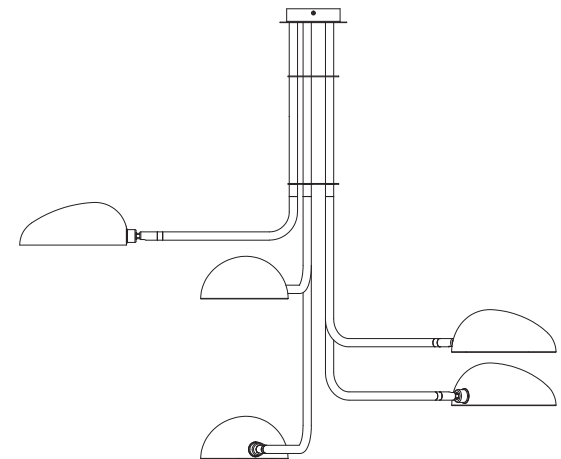

aromas ASSEMBLY INSTRUCTIONS

CI324/5

Caution: If the external flexible cable or cord of this luminaire is damaged, it should be replaced by a qualified person in order to avoid a hazard.

Type: I

Type: II

①		1 PC
②		10 PCS
③		5 PCS
④		5 PCS
⑤		1 PC
⑥		2 PCS
⑦		2 PCS
⑧		2 PCS
⑨		2 PCS
⑩		5 PCS
⑪		5 PCS
⑫		1 PC
⑬		5 PCS
⑭		1 PC

⑮
5 PCS

⑯
1 PC

⑰
1 PC

⑱
2 PCS

⑲
5 PCS

⑳
5 PCS

㉑
5 PCS

㉒
5 PCS