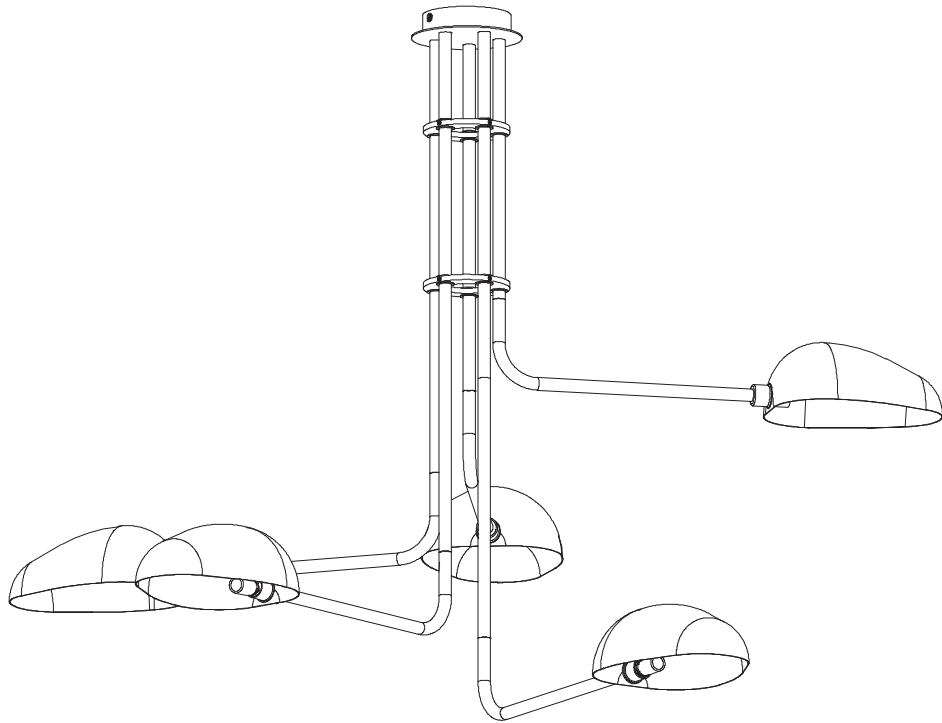

aromas ASSEMBLY INSTRUCTIONS

CI324/5

Caution: If the external flexible cable or cord of this luminaire is damaged, it should be replaced by a qualified person in order to avoid a hazard.

Type: I

Type: II

①		1 PC
②		10 PCS
③		5 PCS
④		5 PCS
⑤		1 PC
⑥		2 PCS
⑦		2 PCS
⑧		2 PCS
⑨		2 PCS
⑩		5 PCS
⑪		5 PCS
⑫		1 PC
⑬		5 PCS
⑭		1 PC

⑮
5 PCS

⑯
1 PC

⑰
1 PC

⑱
2 PCS

⑲
5 PCS

⑳
5 PCS

㉑
5 PCS

㉒
5 PCS

1

2

3

4

5

6