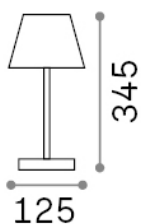

General info

Outdoor - Table lamps

Ean	8021696286723
Item	LOLITA TL BIANCO
Installation	Table lamps
Guarantee	5 years
Gross weight	1.58 kg
Volume	0.007779 m ³

Technical info

Net weight	0.55 kg
Insulation class	III
Protection index	IP54
Compliance	CE
Operating temperature	0° ~ +40 °C
Dimmer	Dimmable, Touch dimmer
Power output	5 V DC 50/60 Hz Integrated switch button
Battery	YES (up to 14 h)
Power supply	Separate, included Replaceable, electronic

Source info

Integrated source	Integrated LED module
Replaceable source	No
Power	LED 2,8 W
Emission	Direct
Max consumption	max 2,8 W
Features LED	LED COB
CCT LED	3000 K
Duration LED (t. 25°C)	25000 h
CRI	> 80
Light beam flux	250 lm
Useful light flux	70 lm
Photobiological risk	EXEMPT
Standby power	< 0.50 W