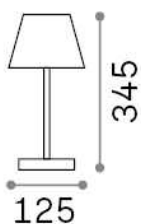

Source info

Integrated source	Integrated LED module
Replaceable source	No
Power	LED 2,8 W
Emission	Direct
Max consumption	max 2,8 W
Features LED	LED COB
CCT LED	3000 K
Duration LED (t. 25°C)	25000 h
CRI	> 80
Light beam flux	250 lm
Useful light flux	30 lm
Photobiological risk	EXEMPT
Standby power	< 0.50 W