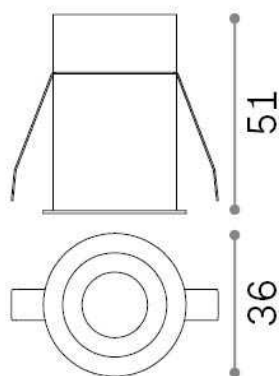

General info

Technical - Recessed

Indoor wall or ceiling recessed projector with integrated LED sources and direct light emission

Ean	8021696274782
Item	ONE 3W D3.6
Installation	Recessed (Ceiling, Wall)
Guarantee	5 years
Gross weight	0.21 kg
Volume	0.000315 m ³

Technical info

Net weight	0.1 kg
Insulation class	II
Protection index	IP20
Compliance	CE
Operating temperature	0° ~ +40 °C
Dimmer	Non-dimmable, On-Off
Power output	220-240 V AC 50/60 Hz
Power supply	Separate, included Replaceable (by qualified operators only), electronic
Recessed specifications	Ø 35 - h. ≥ 30 , 2-10

Source info

Integrated source	Integrated LED module
Replaceable source	Replaceable (by qualified operators only)
Power	LED 3 W
Emission	Direct
Max consumption	max 3 W
Features LED	LED SMD
CCT	3000 K
Duration LED (t. 25°C)	30000 h
CRI	> 90
SDCM	5
Light beam	23°
Light beam flux	270 lm
Useful light flux	180 lm
Photobiological risk	2
Standby power	< 0.50 W