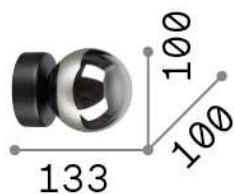

General info

Indoor - Wall lamps

Ean	8021696292403
Item	PERLAGE AP1 NERO
Installation	Wall lamps
Guarantee	5 years
Gross weight	0.6 kg
Volume	0.00624 m ³

Technical info

Net weight	0.4 kg
Insulation class	II
Protection index	IP20
Compliance	CE
Operating temperature	0° ~ +40 °C
Dimmer	Non-dimmable
Power output	220-240 V AC
Power supply	Not required