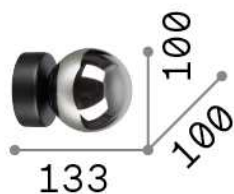

General info

Indoor - Wall lamps

Ean	8021696292410
Item	PERLAGE AP1 OTTONE
Installation	Wall lamps
Guarantee	5 years
Gross weight	0.6 kg
Volume	0.00624 m ³

Technical info

Net weight	0.4 kg
Insulation class	II
Protection index	IP20
Compliance	CE
Operating temperature	0° ~ +40 °C
Dimmer	Non-dimmable
Power output	220-240 V AC
Power supply	Not required