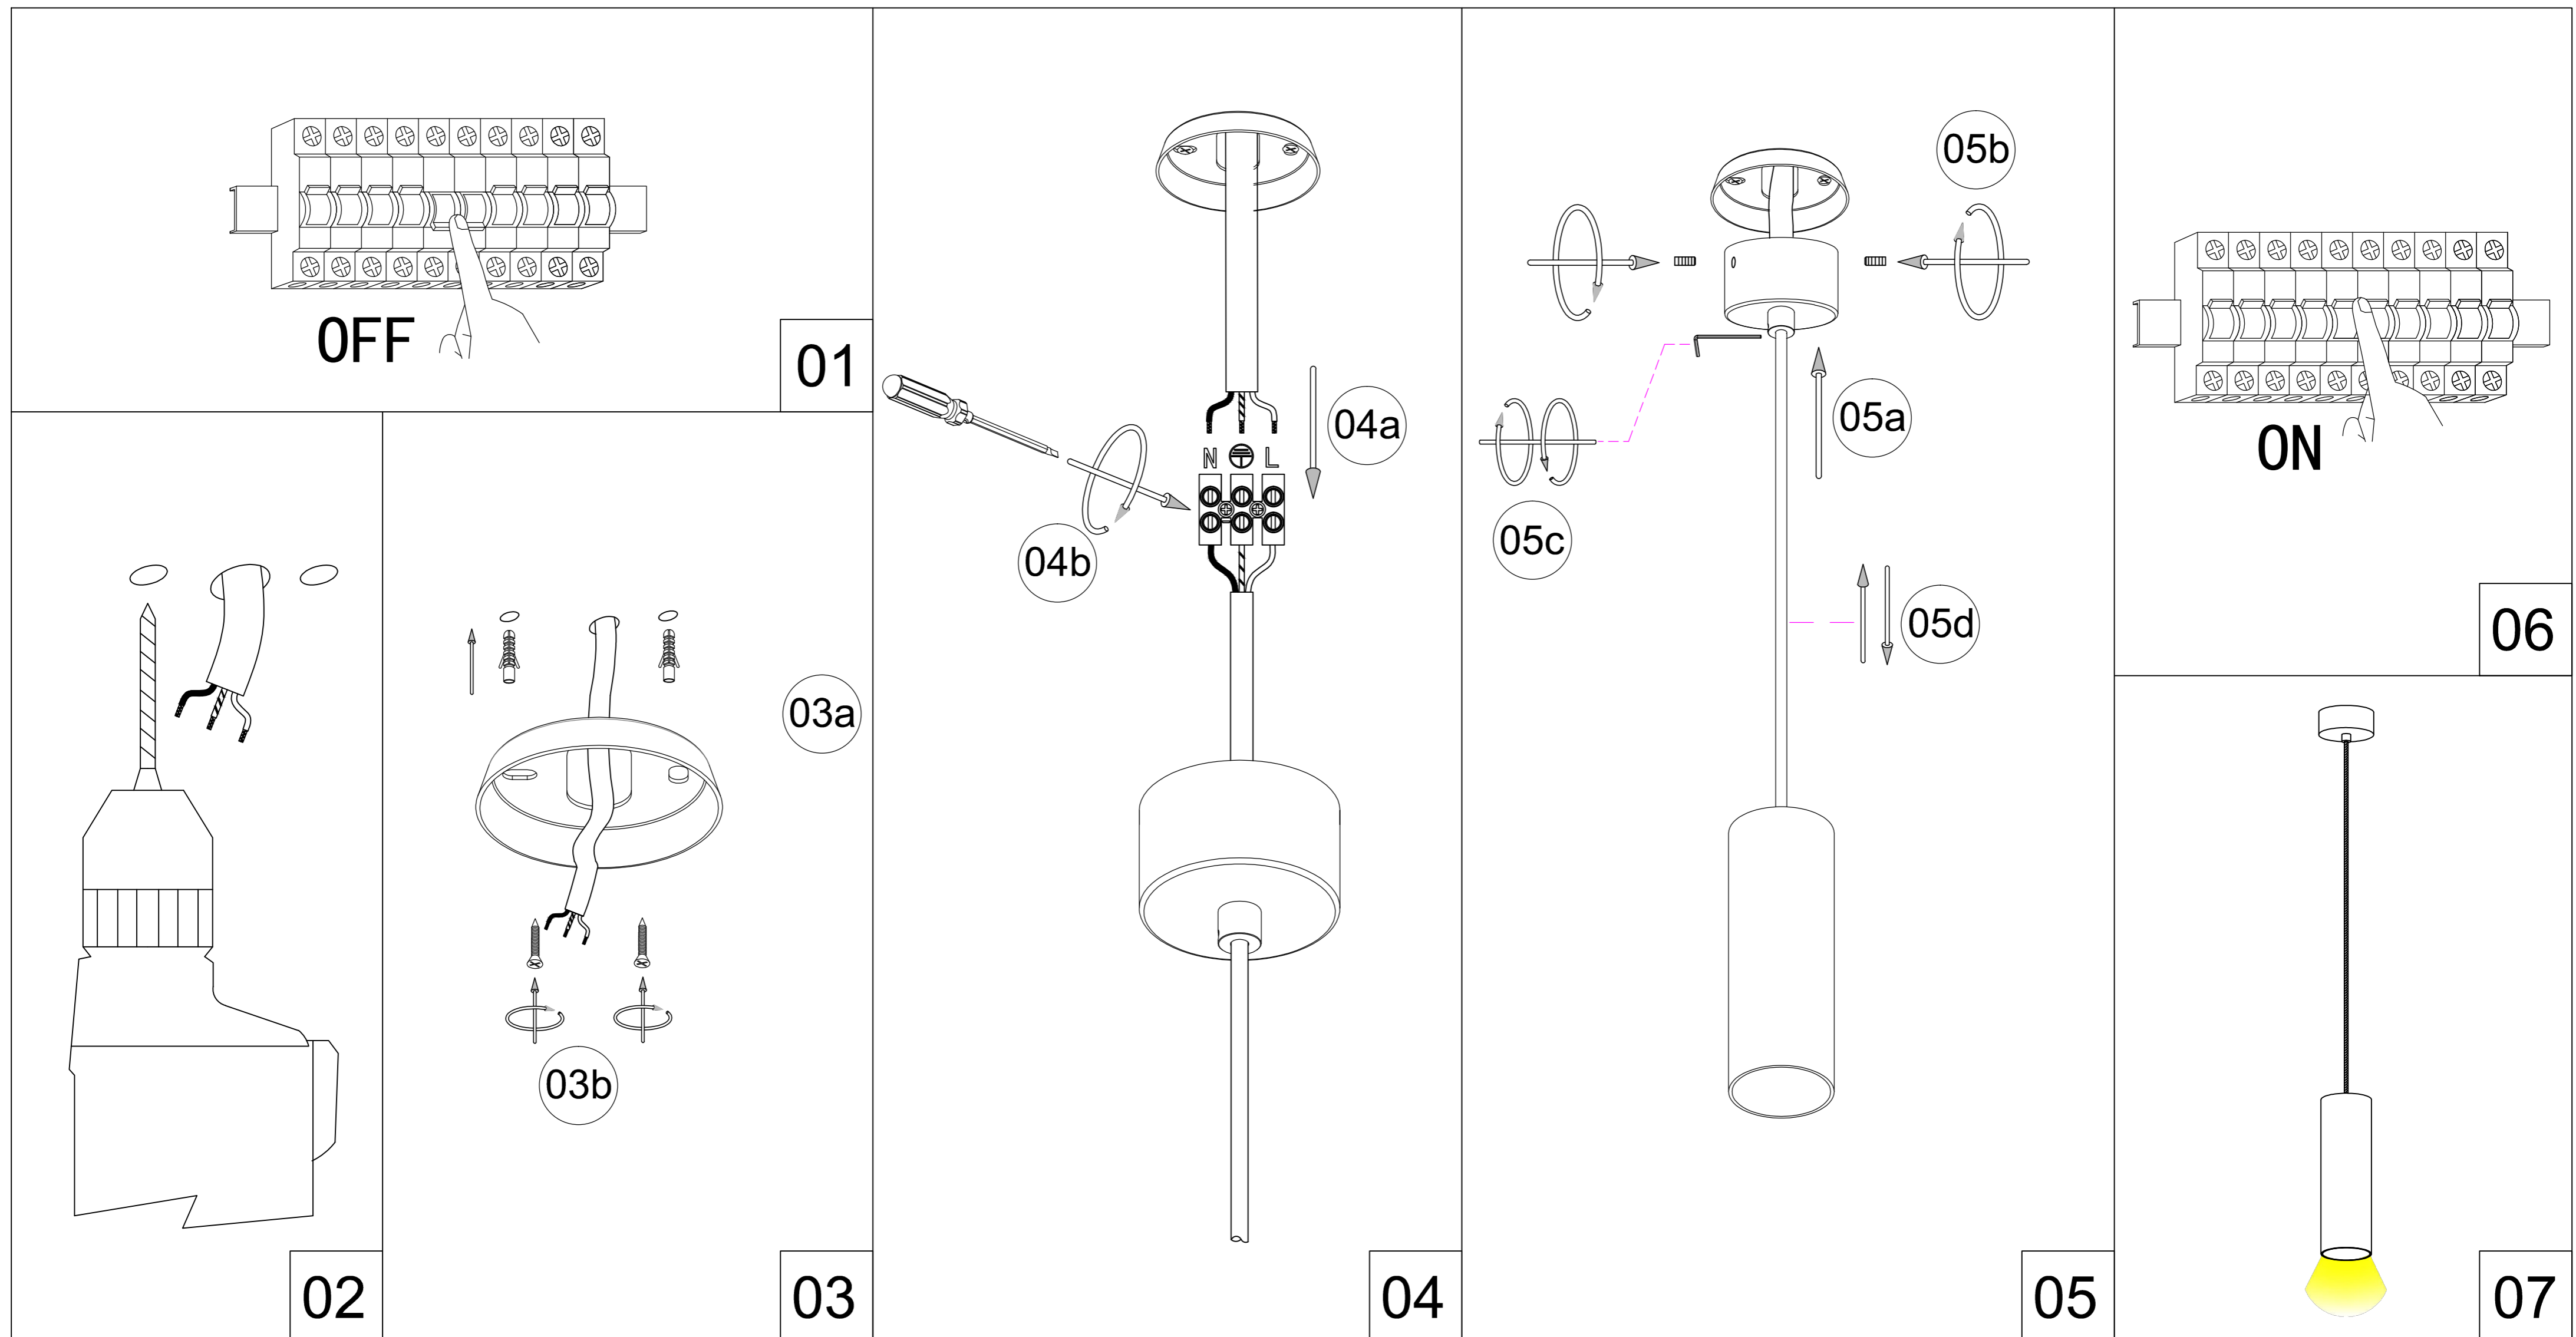

PL218 PL219

USER MANUAL LED PENDENTS

01. SWITCH OFF MAIN
02. MAKE HOLE PATTERN
03. INSTALL THE BASE PLATE
04. CONNECT LAMP TO THE MAIN
05. DRIVE IN THE SCREWS UNTILL TIGHT
06. ADJUST BEAMING
07. SWITCH ON THE MAIN AND LIGHT ON

Lamp: CREE COB LED
 Color: 2700K/3000K/4000K/6000K
 Color rendering: Ra90
 Input: 100V-240V AC
 Current: Constant 500/250mA
 Frequency: 50/60Hz
 Watt: 5W/9W
 Life span: 20,000hrs
 Operating temp: -20°C--+40°C
 Indoor use only
 IP20
 Dimmable: NO