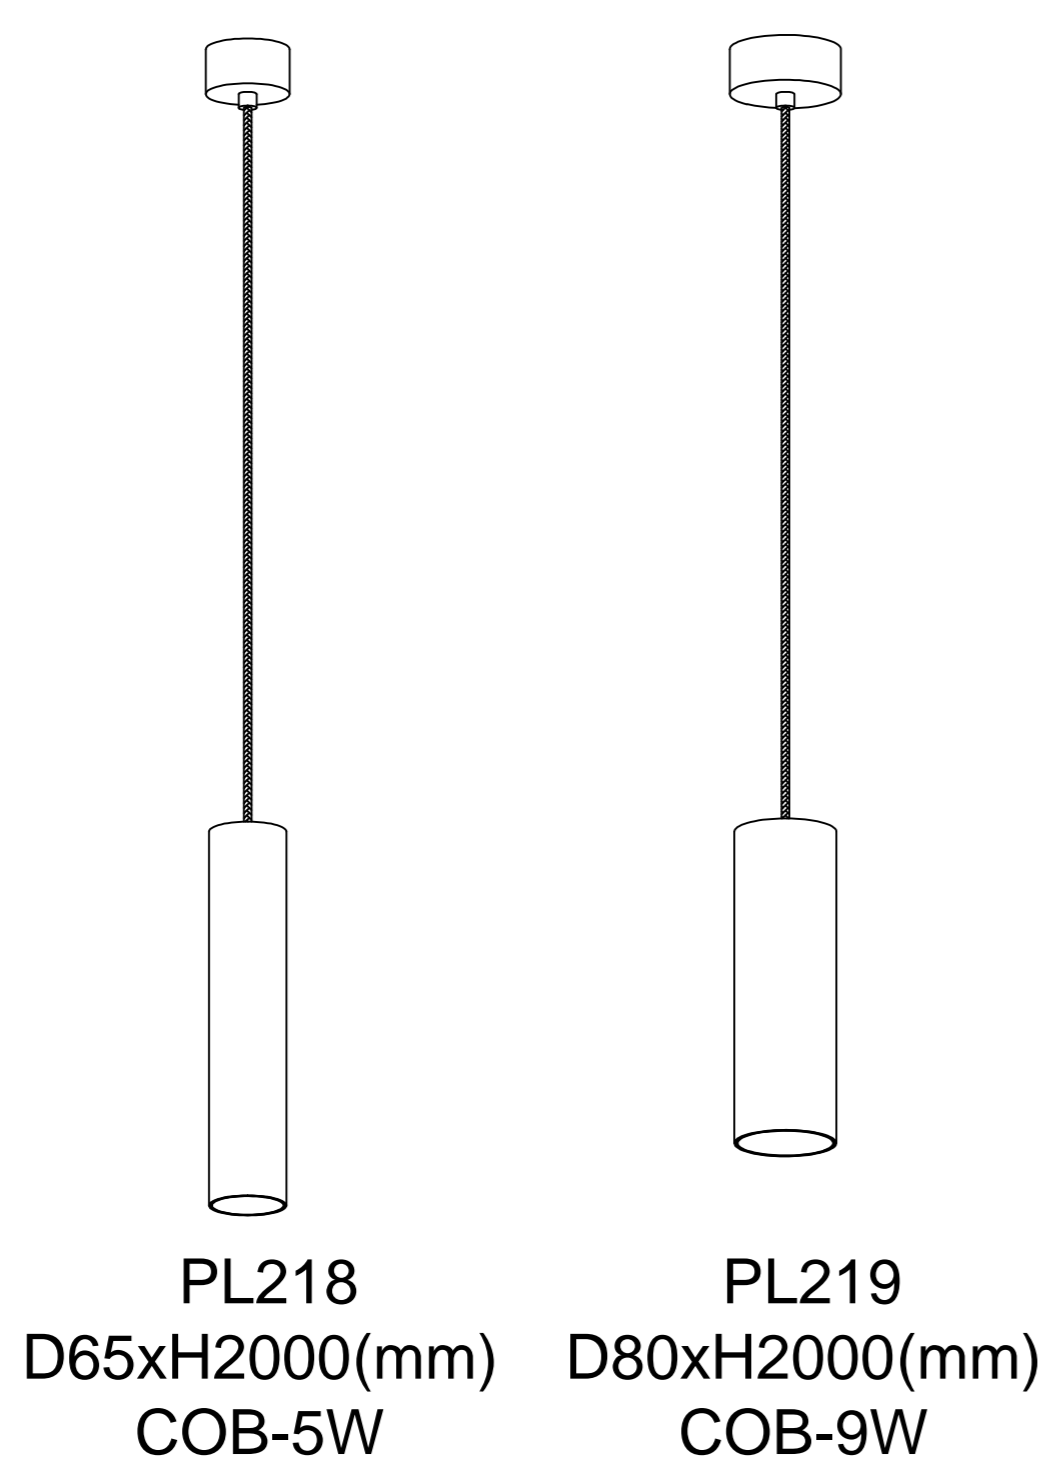

PL218 PL219

USER MANUAL LED PENDENTS

01. SWITCH OFF MAIN
02. MAKE HOLE PATTERN
03. INSTALL THE BASE PLATE
04. CONNECT LAMP TO THE MAIN
05. DRIVE IN THE SCREWS UNTILL TIGHT
06. ADJUST BEAMING
07. SWITCH ON THE MAIN AND LIGHT ON

Lamp: CREE COB LED
 Color: 2700K/3000K/4000K/6000K
 Color rendering: Ra90
 Input: 100V-240V AC
 Current: Constant 500/250mA
 Frequency: 50/60Hz
 Watt: 5W/9W
 Life span: 20,000hrs
 Operating temp: -20°C--+40°C
 Indoor use only
 IP20
 Dimmable: NO