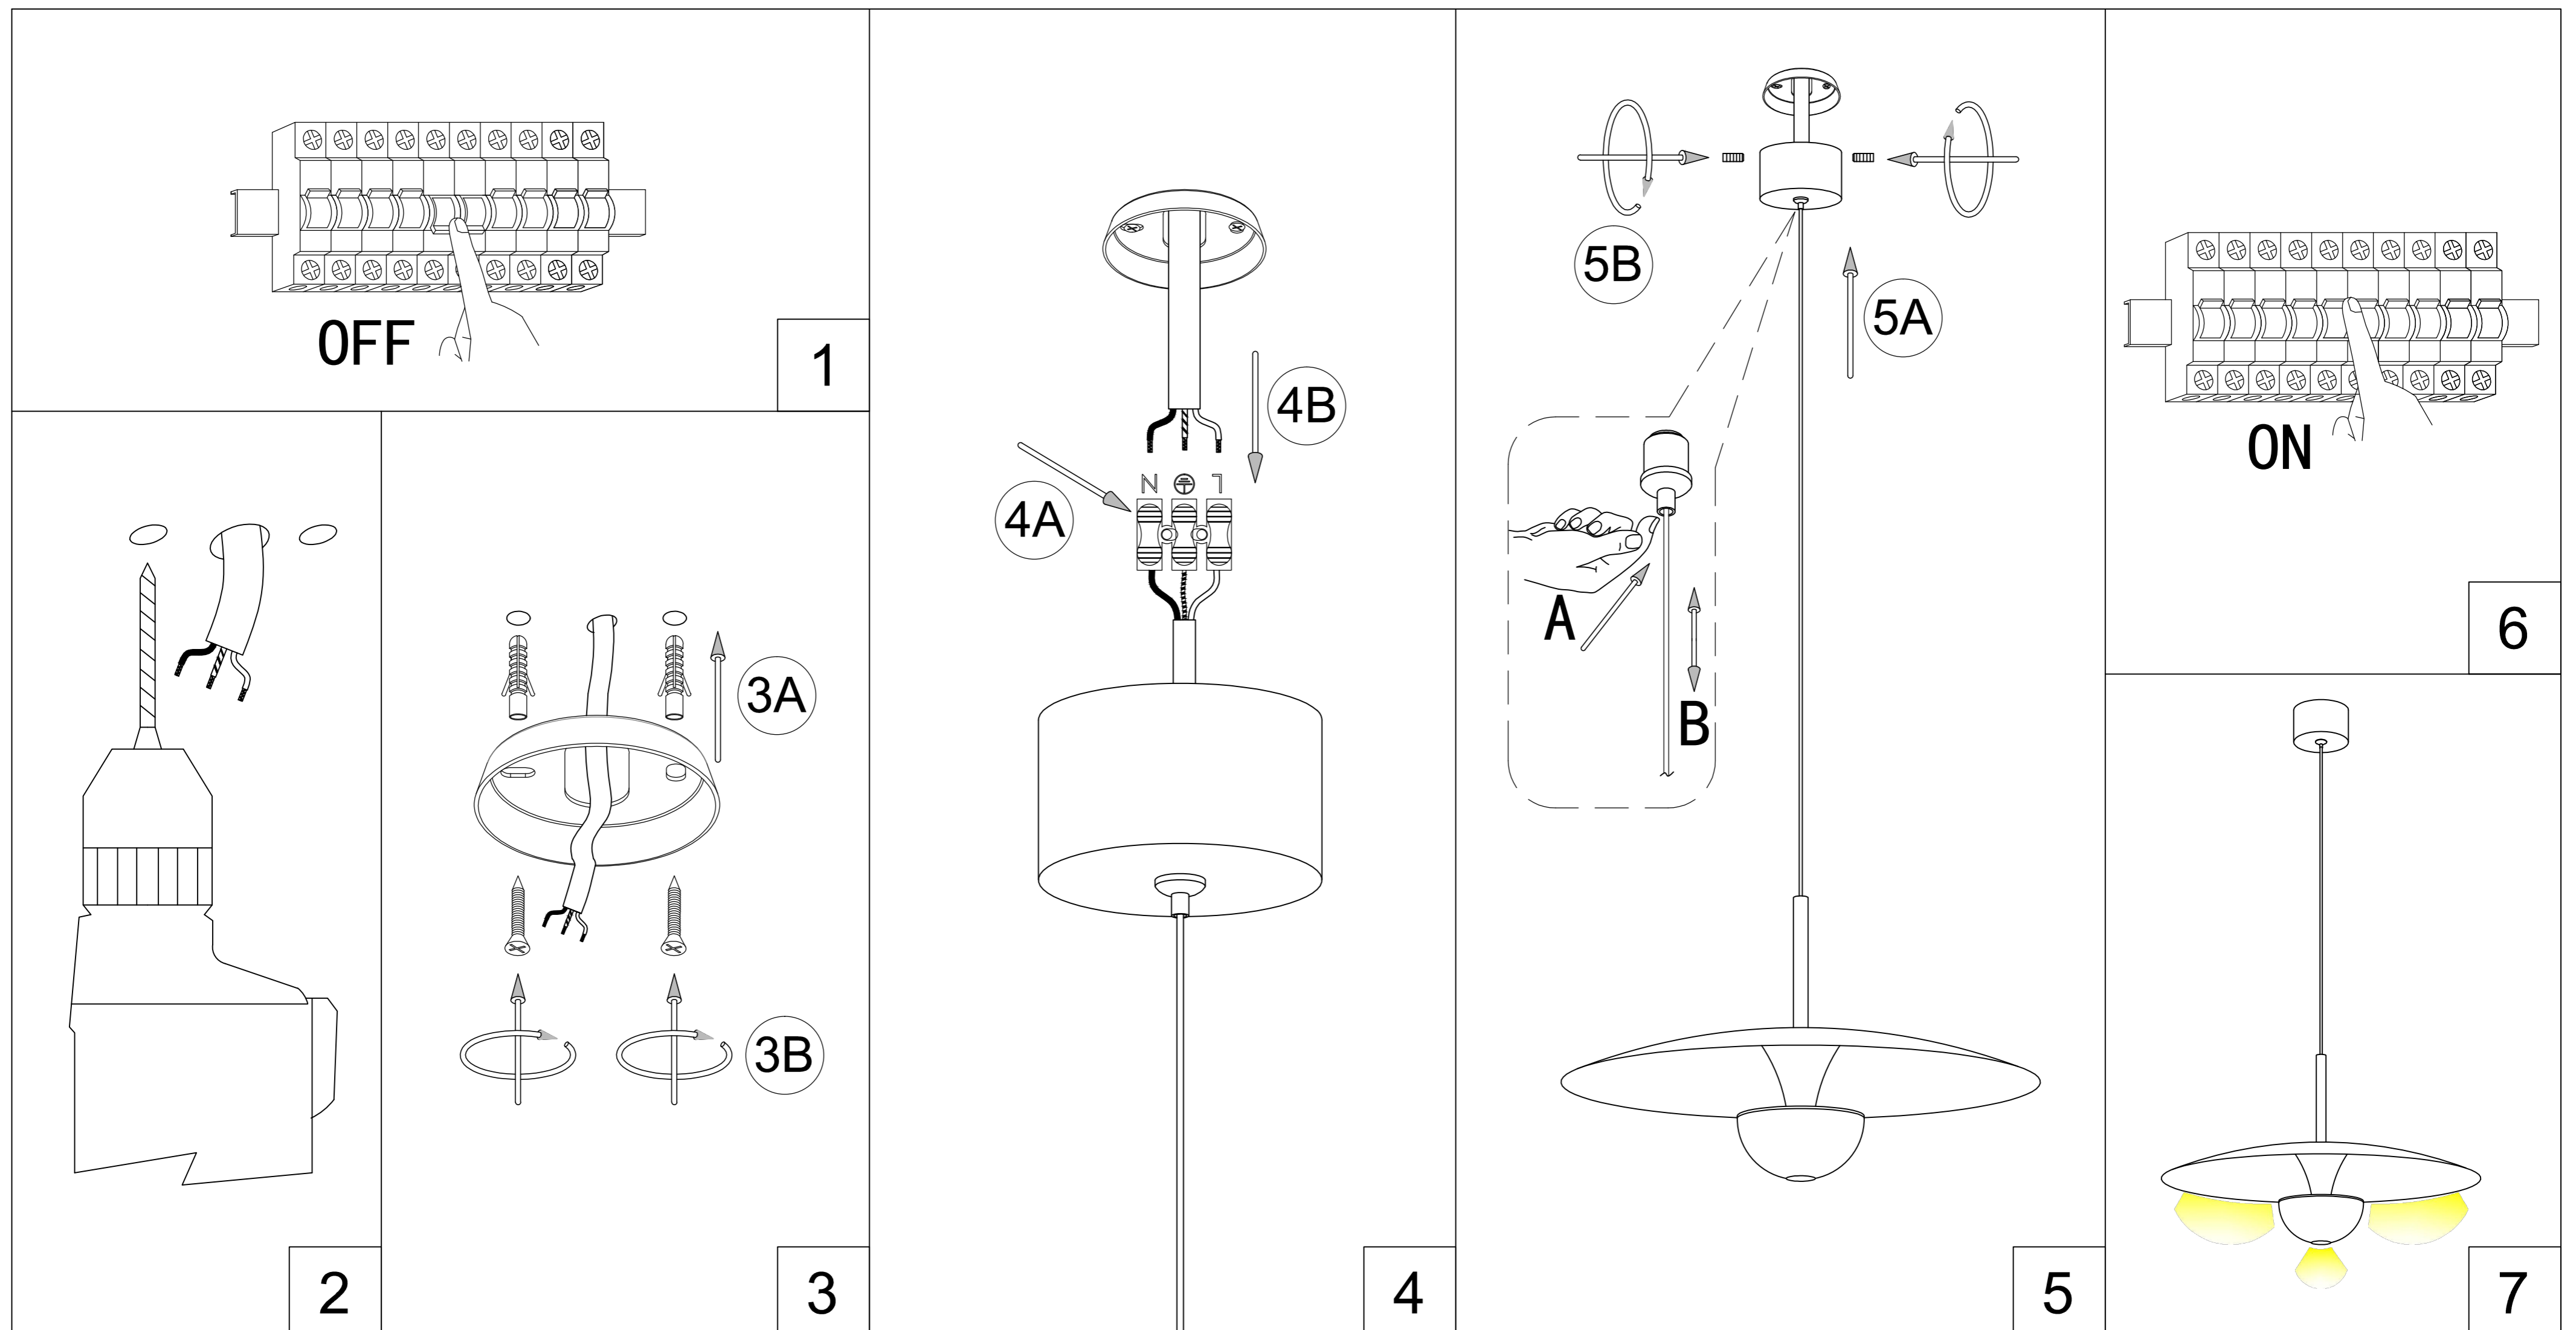

PL703 PL704

USER MANUAL LED PENDENTS

- 01.SWITCH OFF MAIN
- 02.MAKE HOLE PATTERN
- 03.INSTALL THE BASE PLATE
- 04.CONNECT LAMP TO THE MAIN
- 05.DRIVE IN THE SCREWS UNTILL TIGHT
- 06.ADJUST BEAMING
- 07.SWITCH ON THE MAIN AND LIGHT ON

PL703
D380xH2000(mm)
LED-6W+6W

PL704
D530xH2000(mm)
LED-6W+6W

Lamp : SMD 2835+CREE COB LED
 Color : 2700K/3000K/4000K/6000K
 Color rendering : Ra80
 Input : 220V-240V AC
 Current : Constant 300mA
 Frequency : 50/60Hz
 Watt : 6W+6W
 Life span : 20,000hrs
 Operating temp : -20°C--+40°C
 Indoor use only
 IP20
 Dimmable : NO