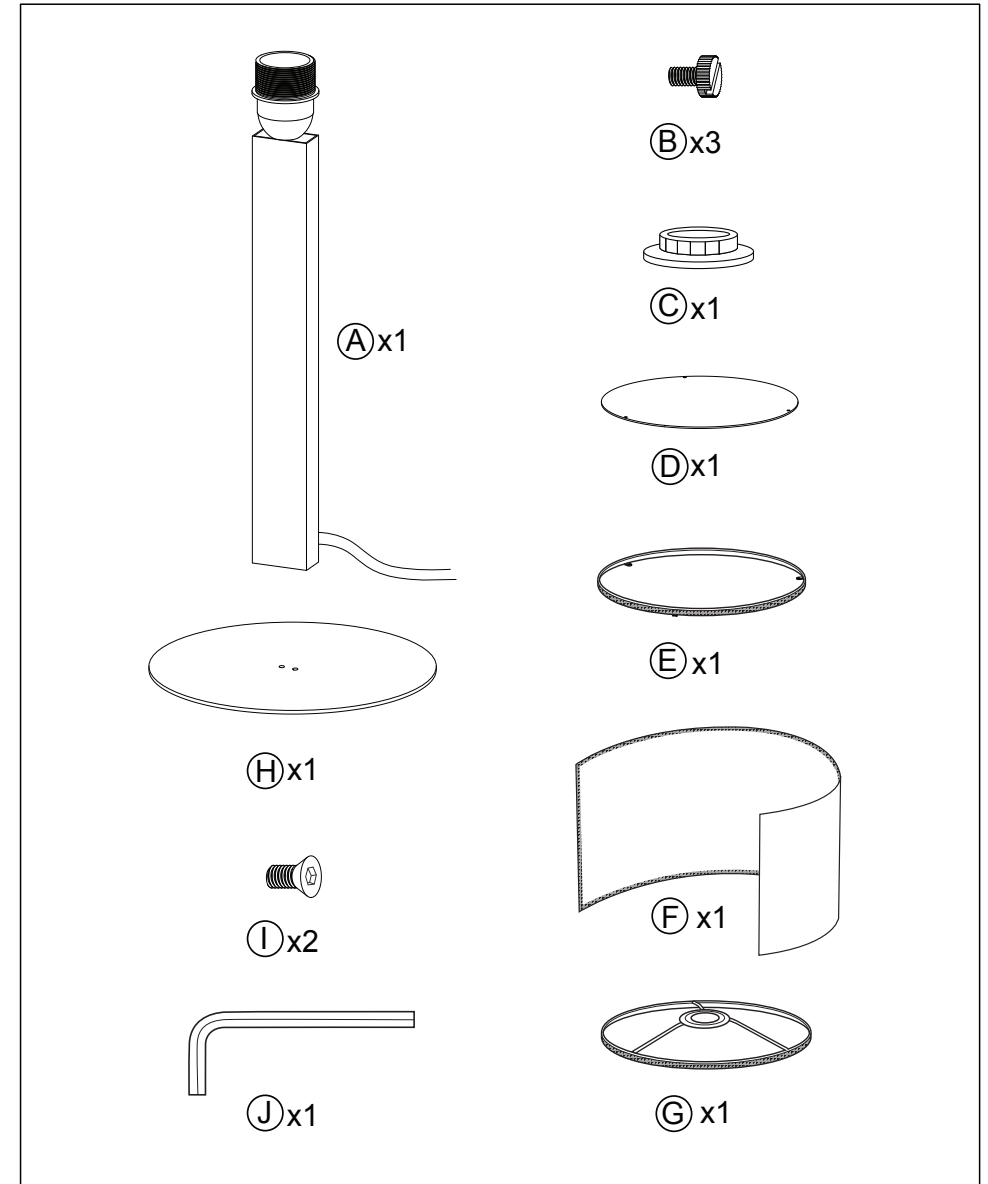

# aromas ASSEMBLY INSTRUCTIONS

SI318

**Caution:** If the external flexible cable or cord of this luminaire is damaged, it should be replaced by a qualified person in order to avoid a hazard.