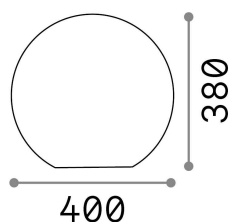

General info

Outdoor - Floor lamps

Outdoor ground mounted lamp with diffuse light emission

Ean	8021696191621
Item	SOLE PT1 D40
Installation	Floor, Ground
Guarantee	5 years
Gross weight	4.5 kg
Volume	0.074088 m ³

Technical info

Net weight	3.9 kg
Insulation class	II
Protection index	IP44
Compliance	CE
Operating temperature	-
Dimmer	Non-dimmable
Power output	220-240 V AC
Power supply	Not required

Source info

Integrated source	Light bulb (not included)
Replaceable source	Replaceable
Power	E27 max 1 x 60 W
Emission	Diffuse
Max consumption	-
Recommended bulb	E27 GOCCIA 10W 4000K CRI80 BIANCO