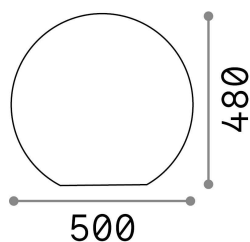

General info

Outdoor - Floor lamps

Outdoor ground mounted lamp with diffuse light emission

Ean	8021696191614
Item	SOLE PT1 D50
Installation	Floor, Ground
Guarantee	5 years
Gross weight	5.7 kg
Volume	0.146016 m ³

Technical info

Net weight	4.5 kg
Insulation class	II
Protection index	IP44
Compliance	CE
Operating temperature	-
Dimmer	Non-dimmable
Power output	220-240 V AC
Power supply	Not required

Source info

Integrated source	Light bulb (not included)
Replaceable source	Replaceable
Power	E27 max 1 x 60 W
Emission	Diffuse
Max consumption	-
Recommended bulb	E27 GOCCIA 10W 4000K CRI80 BIANCO