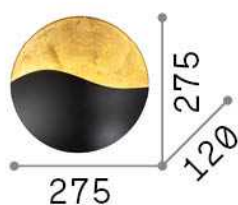

General info

Indoor - Wall lamps

Indoor wall mounted lamp with multiple sources and indirect light emission

Ean	8021696133270
Item	SUNRISE AP3
Installation	Wall
Guarantee	5 years
Gross weight	1.47 kg
Volume	0.022445 m ³