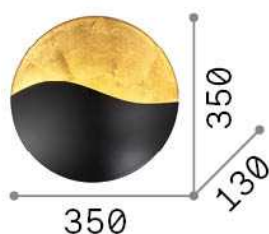

### Indoor - Wall lamps

Indoor wall mounted lamp with multiple sources and indirect light emission

<b>Ean</b>	8021696133300
<b>Item</b>	SUNRISE AP4
<b>Installation</b>	Wall
<b>Guarantee</b>	5 years
<b>Gross weight</b>	2.22 kg
<b>Volume</b>	0.036167 m <sup>3</sup>