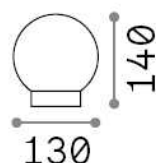

General info

Outdoor - Table lamps

Ean	8021696278148
Item	SUN TL
Installation	Table lamps
Guarantee	5 years
Gross weight	0.65 kg
Volume	0.009702 m ³

Technical info

Net weight	0.4 kg
Insulation class	III
Protection index	IP44
Compliance	CE
Operating temperature	0° ~ +40 °C
Dimmer	Non-dimmable, On-Off
Power output	5 V DC 50/60 Hz Integrated switch button Touch switch Integrated USB socket
Battery	YES
Power supply	Separate, included Replaceable, electronic

Source info

Integrated source	Integrated LED module
Replaceable source	No
Power	LED 4 W
Emission	Diffuse
Max consumption	max 4 W
Features LED	LED SMD
CCT LED	3000 K
Duration LED (t. 25°C)	30000 h
CRI	> 80
Light beam flux	700 lm
Useful light flux	500 lm
Photobiological risk	1