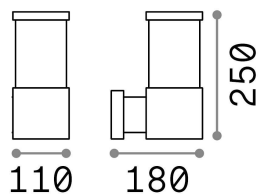

### Outdoor - Wall lamps

Outdoor wall mounted lamp with diffuse light emission

<b>Ean</b>	8021696027005
<b>Item</b>	TRONCO AP1 ANTRACITE
<b>Installation</b>	Wall
<b>Guarantee</b>	5 years
<b>Gross weight</b>	1.45 kg
<b>Volume</b>	0.00702 m <sup>3</sup>

## Technical info

<b>Net weight</b>	1.11 kg
<b>Insulation class</b>	I
<b>Protection index</b>	IP44
<b>Compliance</b>	CE
<b>Operating temperature</b>	-15° ~ +45 °C
<b>Dimmer</b>	Non-dimmable
<b>Power output</b>	220-240 V AC
<b>Power supply</b>	Not required
<b>Load resistance</b>	IK05