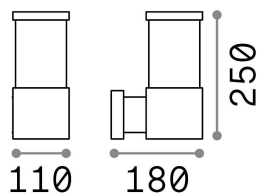

### Outdoor - Wall lamps

Outdoor wall mounted lamp with diffuse light emission

<b>Ean</b>	8021696026978
<b>Item</b>	TRONCO AP1 GRIGIO
<b>Installation</b>	Wall
<b>Guarantee</b>	5 years
<b>Gross weight</b>	1.45 kg
<b>Volume</b>	0.00702 m <sup>3</sup>

## Technical info

<b>Net weight</b>	1.11 kg
<b>Insulation class</b>	I
<b>Protection index</b>	IP44
<b>Compliance</b>	CE
<b>Operating temperature</b>	-15° ~ +45 °C
<b>Dimmer</b>	Non-dimmable
<b>Power output</b>	220-240 V AC
<b>Power supply</b>	Not required
<b>Load resistance</b>	IK05