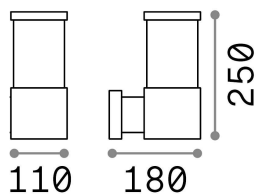

### Outdoor - Wall lamps

Outdoor wall mounted lamp with diffuse light emission

<b>Ean</b>	8021696004716
<b>Item</b>	TRONCO AP1 NERO
<b>Installation</b>	Wall
<b>Guarantee</b>	5 years
<b>Gross weight</b>	1.45 kg
<b>Volume</b>	0.00702 m <sup>3</sup>

## Technical info

<b>Net weight</b>	1.11 kg
<b>Insulation class</b>	I
<b>Protection index</b>	IP44
<b>Compliance</b>	CE
<b>Operating temperature</b>	-15° ~ +45 °C
<b>Dimmer</b>	Non-dimmable
<b>Power output</b>	220-240 V AC
<b>Power supply</b>	Not required
<b>Load resistance</b>	IK05