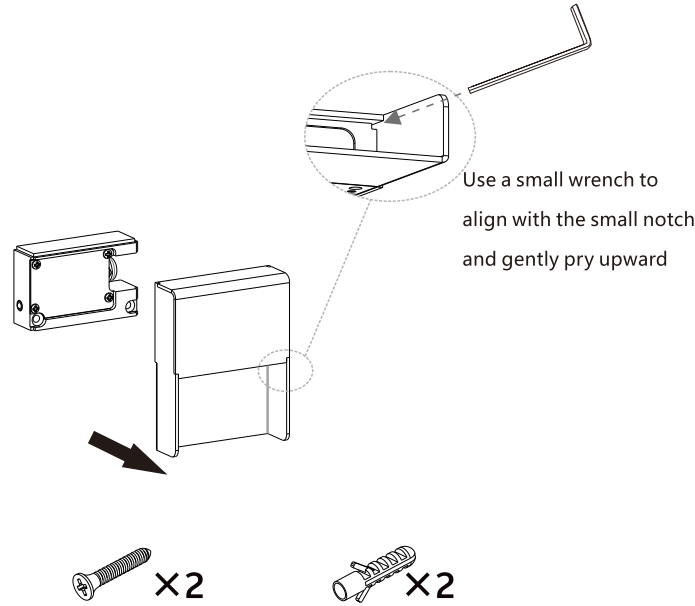

PRODUCT FEATURES:

1. The simple structure, small size, friendly Installation.
2. No noise, No Glare, High CRI, High transmittance.
3. Energy saving, Eco-Friendly, 50000H Lifespan, Wide applicability

SAFETY NOTICE:

Please read this installation instruction before you install, and must install by professional. If do not follow installation instruction, maybe lead to damage, fire or body hurt.

1. When use product, please pay attention to voltage.
2. Please use our local standard identification cable, and must be higher than product voltage and constant current.
3. Please power off before wiring or any operation.
4. If need to replace parts or repair, please ensure use specified parts of supplier and changed by supplier or other professional. If not be handled properly, it will lead to electric shock or other harmful effects.
5. Don't use chemicals or abrasives when cleaning, use a damp cloth to clean is ok.
6. Don't use pressure washers.
7. Do not break down or modify the product.
8. When the sun is shining, do not use the lamp for a long time to prevent heat damage to the product

WARN:

This lamp and power supply should not be installed directly on the surface of combustible materials and places with explosive gas, liquid and dust!

Warning: Please cut off the electric before the installation.

1