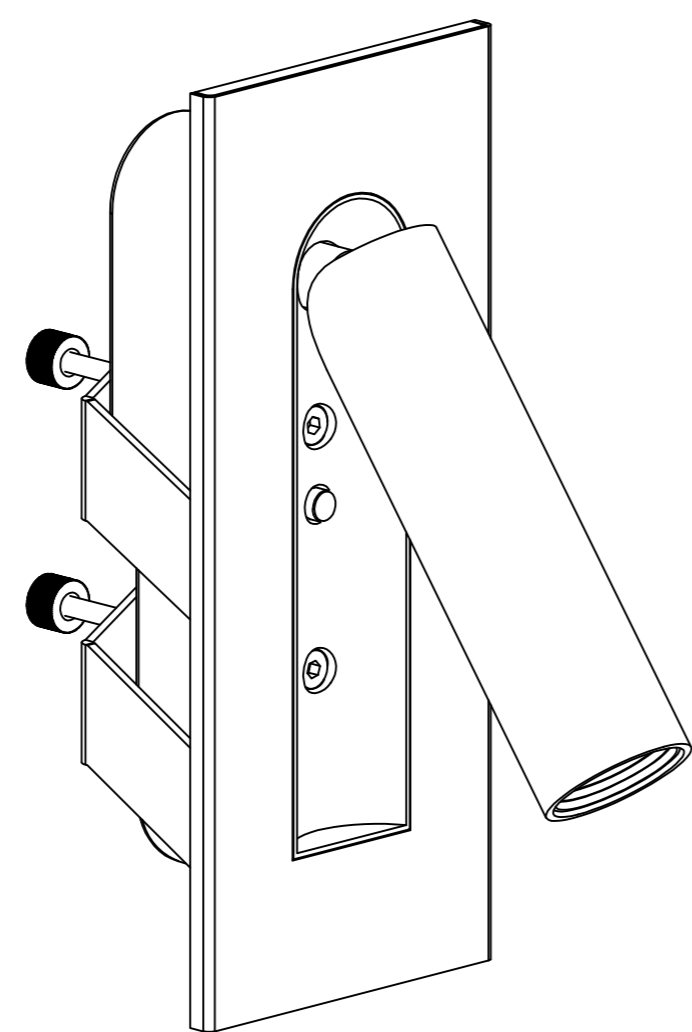

WA321
L150xW50xH100(mm)
LED-3W
open:125x35mm

WA322
L180xW75xH105(mm)
LED-3W
open:150x45mm

Lamp:CREE XPE
Color: 2700K/3000K/4000K/6000K
Color rendering: Ra80
Input: 100V-240V AC
Current: Constant 700mA
Frequency: 50/60Hz
Watt: 3W
Life span: 20,000hrs
Operating temp: -20°C--+40°C
Indoor use only
IP20
Dimmable: NO