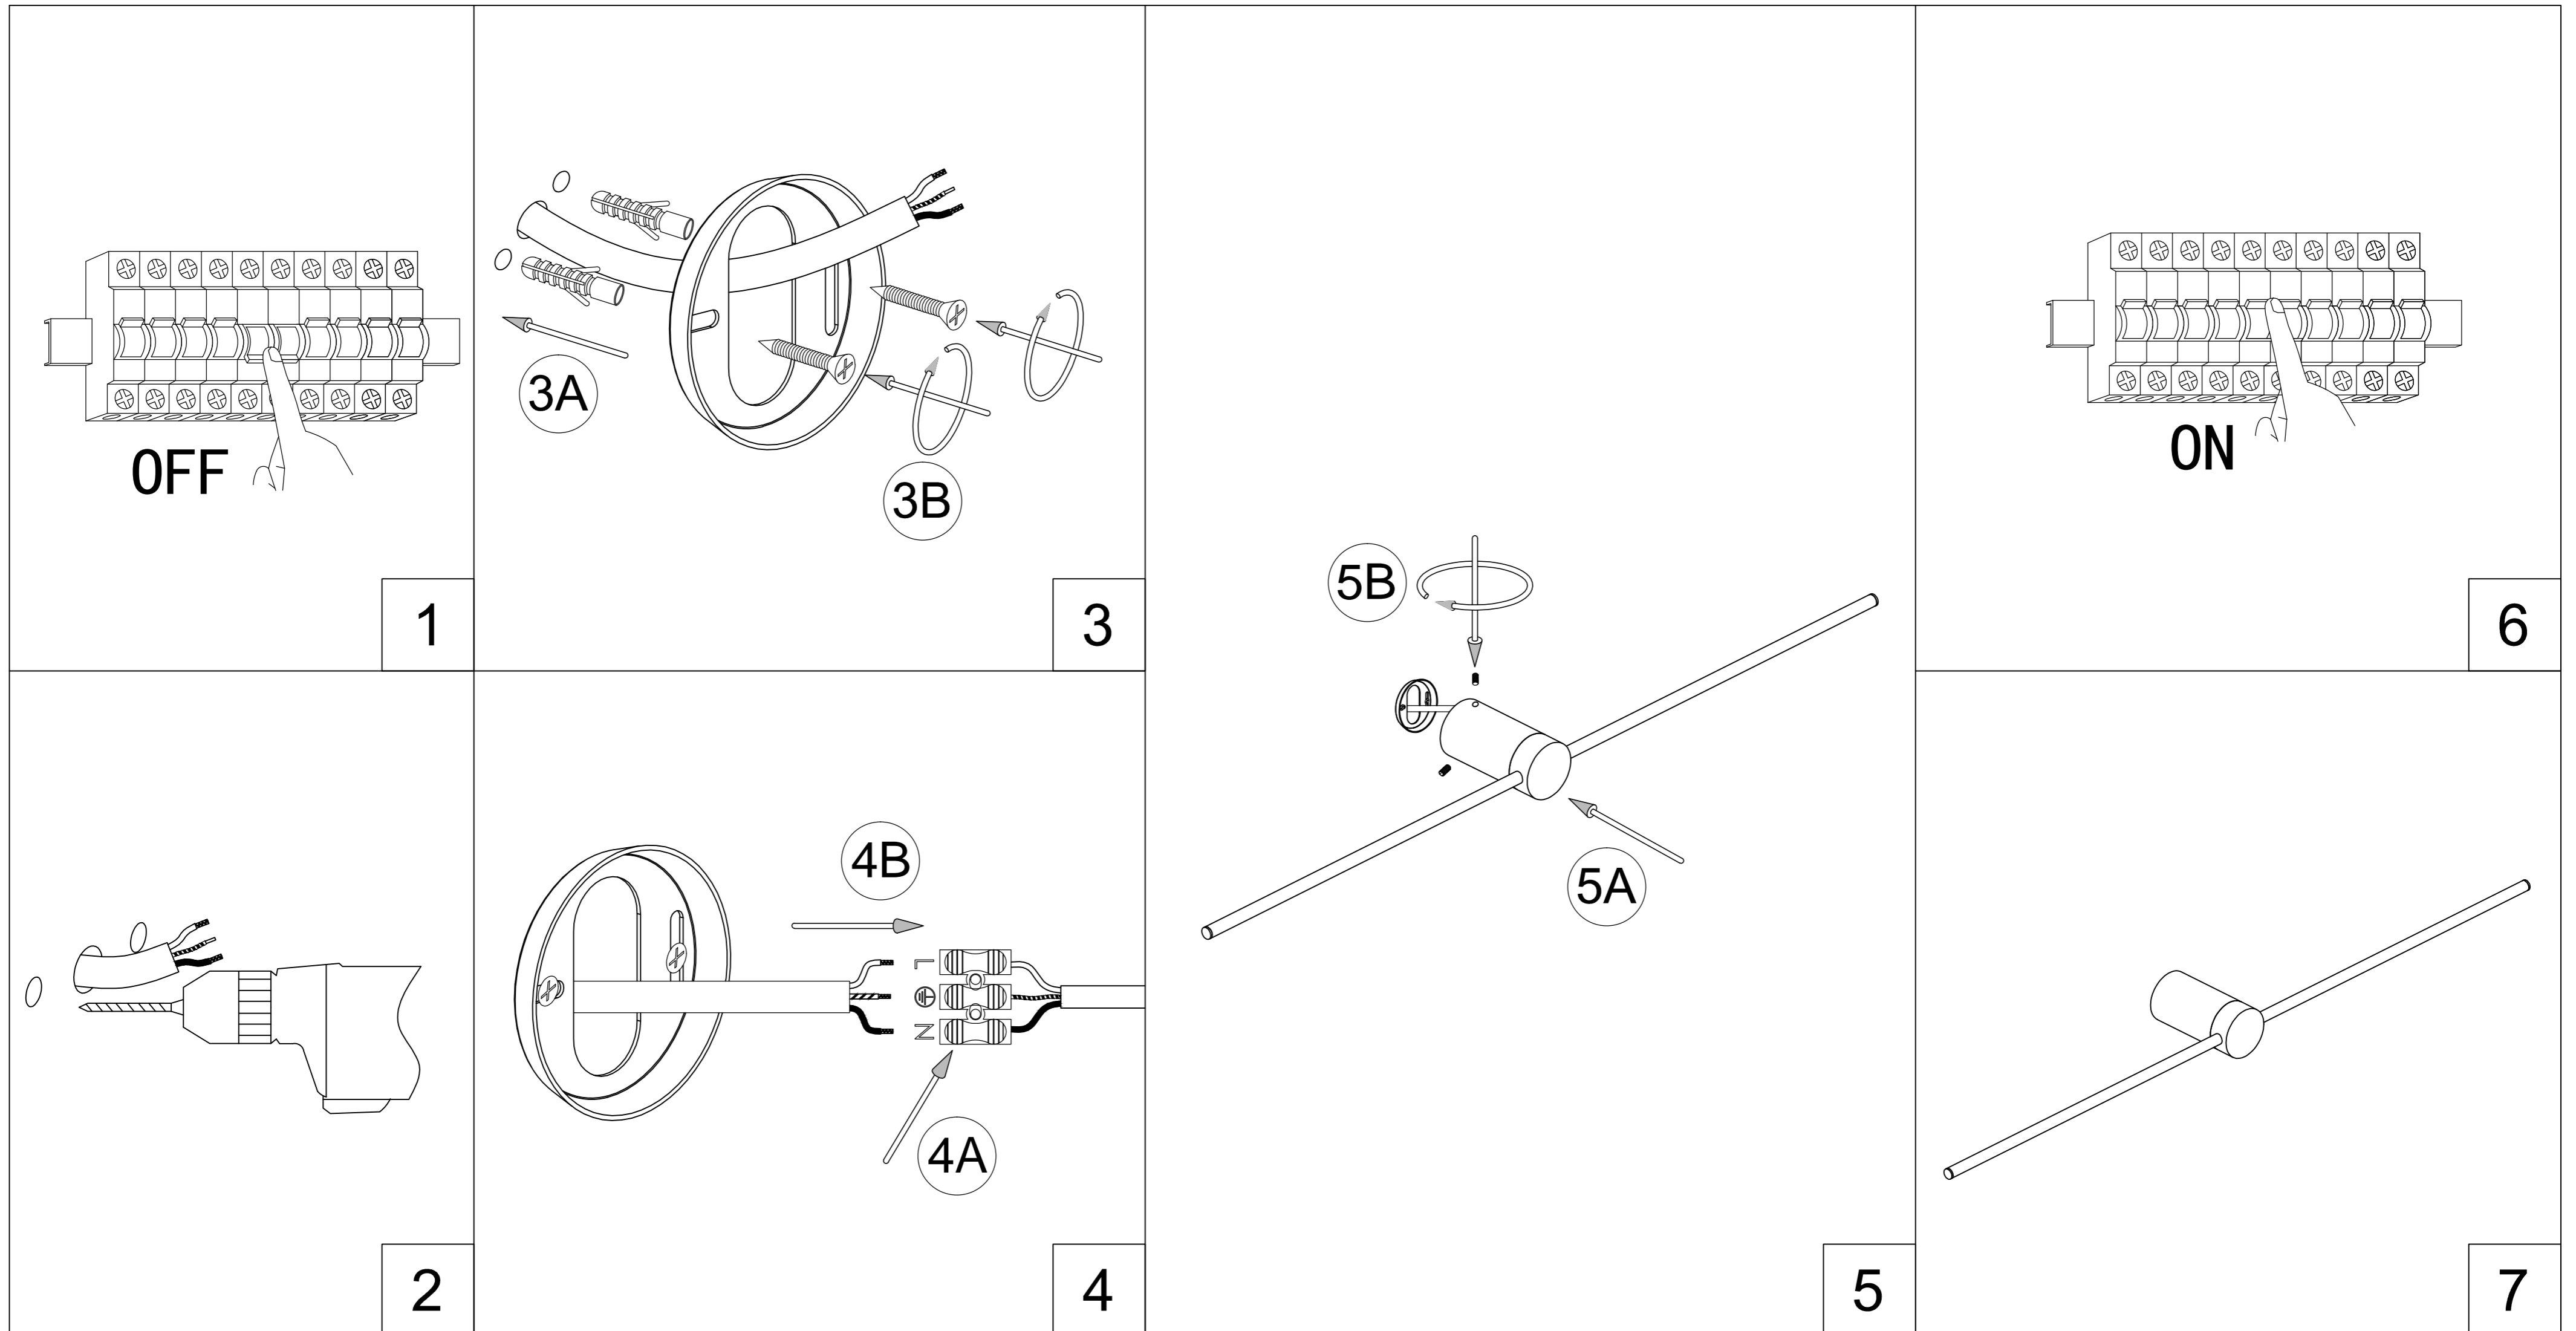

WA467
WA469

WA468
WA470

USER MANUAL
LED WALL LAMP

- 01.SWITCH OFF MAIN
- 02.MAKE HOLE PATTERN
- 03.INSTALL THE BASE PLATE
- 04.CONNECT LAMP TO THE MAIN
- 05.DRIVE IN THE SCREWS UNTILL TIGHT
- 06.SWITCH ON THE MAIN AND LIGHT ON

WA467
L910xW60xH120(mm)
LED-10W

WA468
L1000xW60xH120(mm)
LED-8W

WA469
L760xW540xH120(mm)
LED-12W

WA470
L920xW920xH120(mm)
LED-20W

Lamp : SMD-2835 LED
 Color : 2700K/3000K/4000K/6000K
 Color rendering : Ra80
 Input : 220V-240V AC
 Current : Constant 300mA
 Frequency : 50/60Hz
 Watt : 8W/10W/12W/20W
 Life span : 50,000hrs
 Operating temp : -20°C--+40°C
 Indoor use only
 IP20
 Dimmable : NO