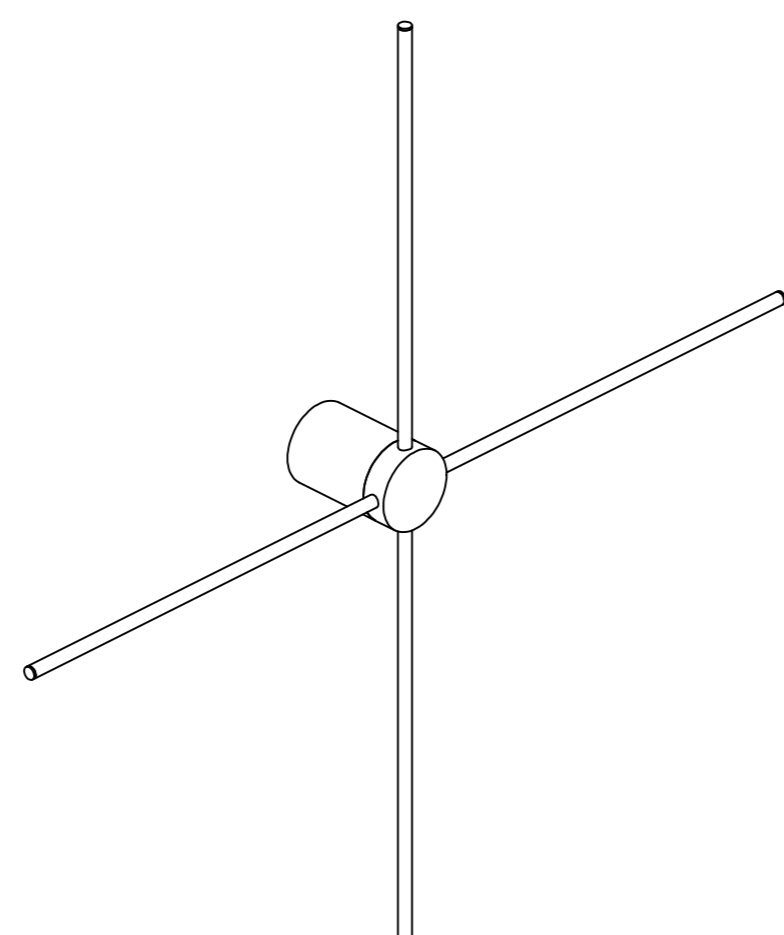

WA467
WA469

WA468
WA470

USER MANUAL
LED WALL LAMP

- 01.SWITCH OFF MAIN
- 02.MAKE HOLE PATTERN
- 03.INSTALL THE BASE PLATE
- 04.CONNECT LAMP TO THE MAIN
- 05.DRIVE IN THE SCREWS UNTILL TIGHT
- 06.SWITCH ON THE MAIN AND LIGHT ON

WA467
L910xW60xH120(mm)
LED-10W

WA468
L1000xW60xH120(mm)
LED-8W

WA469
L760xW540xH120(mm)
LED-12W

WA470
L920xW920xH120(mm)
LED-20W

Lamp : SMD-2835 LED
 Color : 2700K/3000K/4000K/6000K
 Color rendering : Ra80
 Input : 220V-240V AC
 Current : Constant 300mA
 Frequency : 50/60Hz
 Watt : 8W/10W/12W/20W
 Life span : 50,000hrs
 Operating temp : -20°C--+40°C
 Indoor use only
 IP20
 Dimmable : NO