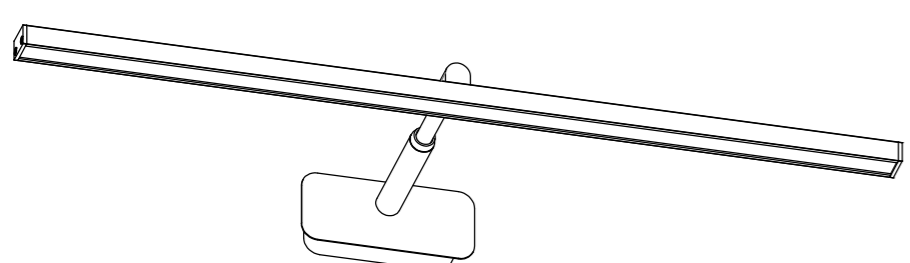

WA516
WA518

WA517
WA519

USER MANUAL
LED WALL LAMP

1. SWITCH OFF MAIN
2. MAKE HOLE PATTERN
3. INSTALL THE BASE PLATE
4. CONNECT LAMP TO THE MAIN
5. DRIVE IN THE SCREWS UNTILL TIGHT
6. SWITCH ON THE MAIN AND LIGHT ON

WA516
L600xW60xH245(mm)
LED-8W

WA517
L700xW60xH245(mm)
LED-10W

WA518
L800xW60xH245(mm)
LED-11W

WA519
L900xW60xH245(mm)
LED-12W

Lamp : SMD-2835 LED
 Color : 2700K/3000K/4000K/6000K
 Color rendering : Ra80
 Input : 220V-240V AC
 Current : Constant 300mA
 Frequency : 50/60Hz
 Watt : 8W/10W/11W/12W
 Life span : 20,000hrs
 Operating temp : -20°C--+40°C
 Indoor use only
 IP20
 Dimmable : NO