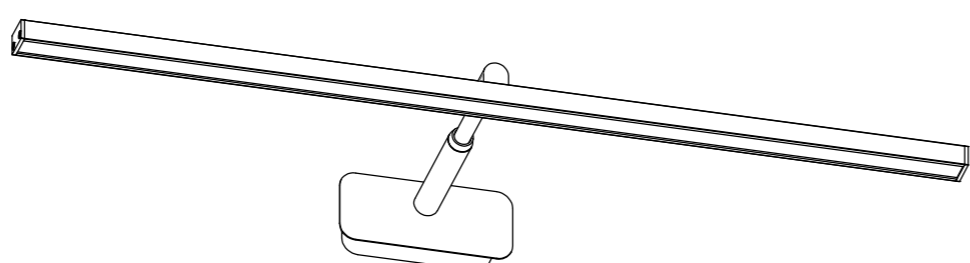

WA516
WA518

WA517
WA519

USER MANUAL
LED WALL LAMP

1. SWITCH OFF MAIN
2. MAKE HOLE PATTERN
3. INSTALL THE BASE PLATE
4. CONNECT LAMP TO THE MAIN
5. DRIVE IN THE SCREWS UNTILL TIGHT
6. SWITCH ON THE MAIN AND LIGHT ON

WA516
L600xW60xH245(mm)
LED-8W

WA517
L700xW60xH245(mm)
LED-10W

WA518
L800xW60xH245(mm)
LED-11W

WA519
L900xW60xH245(mm)
LED-12W

Lamp : SMD-2835 LED
 Color : 2700K/3000K/4000K/6000K
 Color rendering : Ra80
 Input : 220V-240V AC
 Current : Constant 300mA
 Frequency : 50/60Hz
 Watt : 8W/10W/11W/12W
 Life span : 20,000hrs
 Operating temp : -20°C--+40°C
 Indoor use only
 IP20
 Dimmable : NO