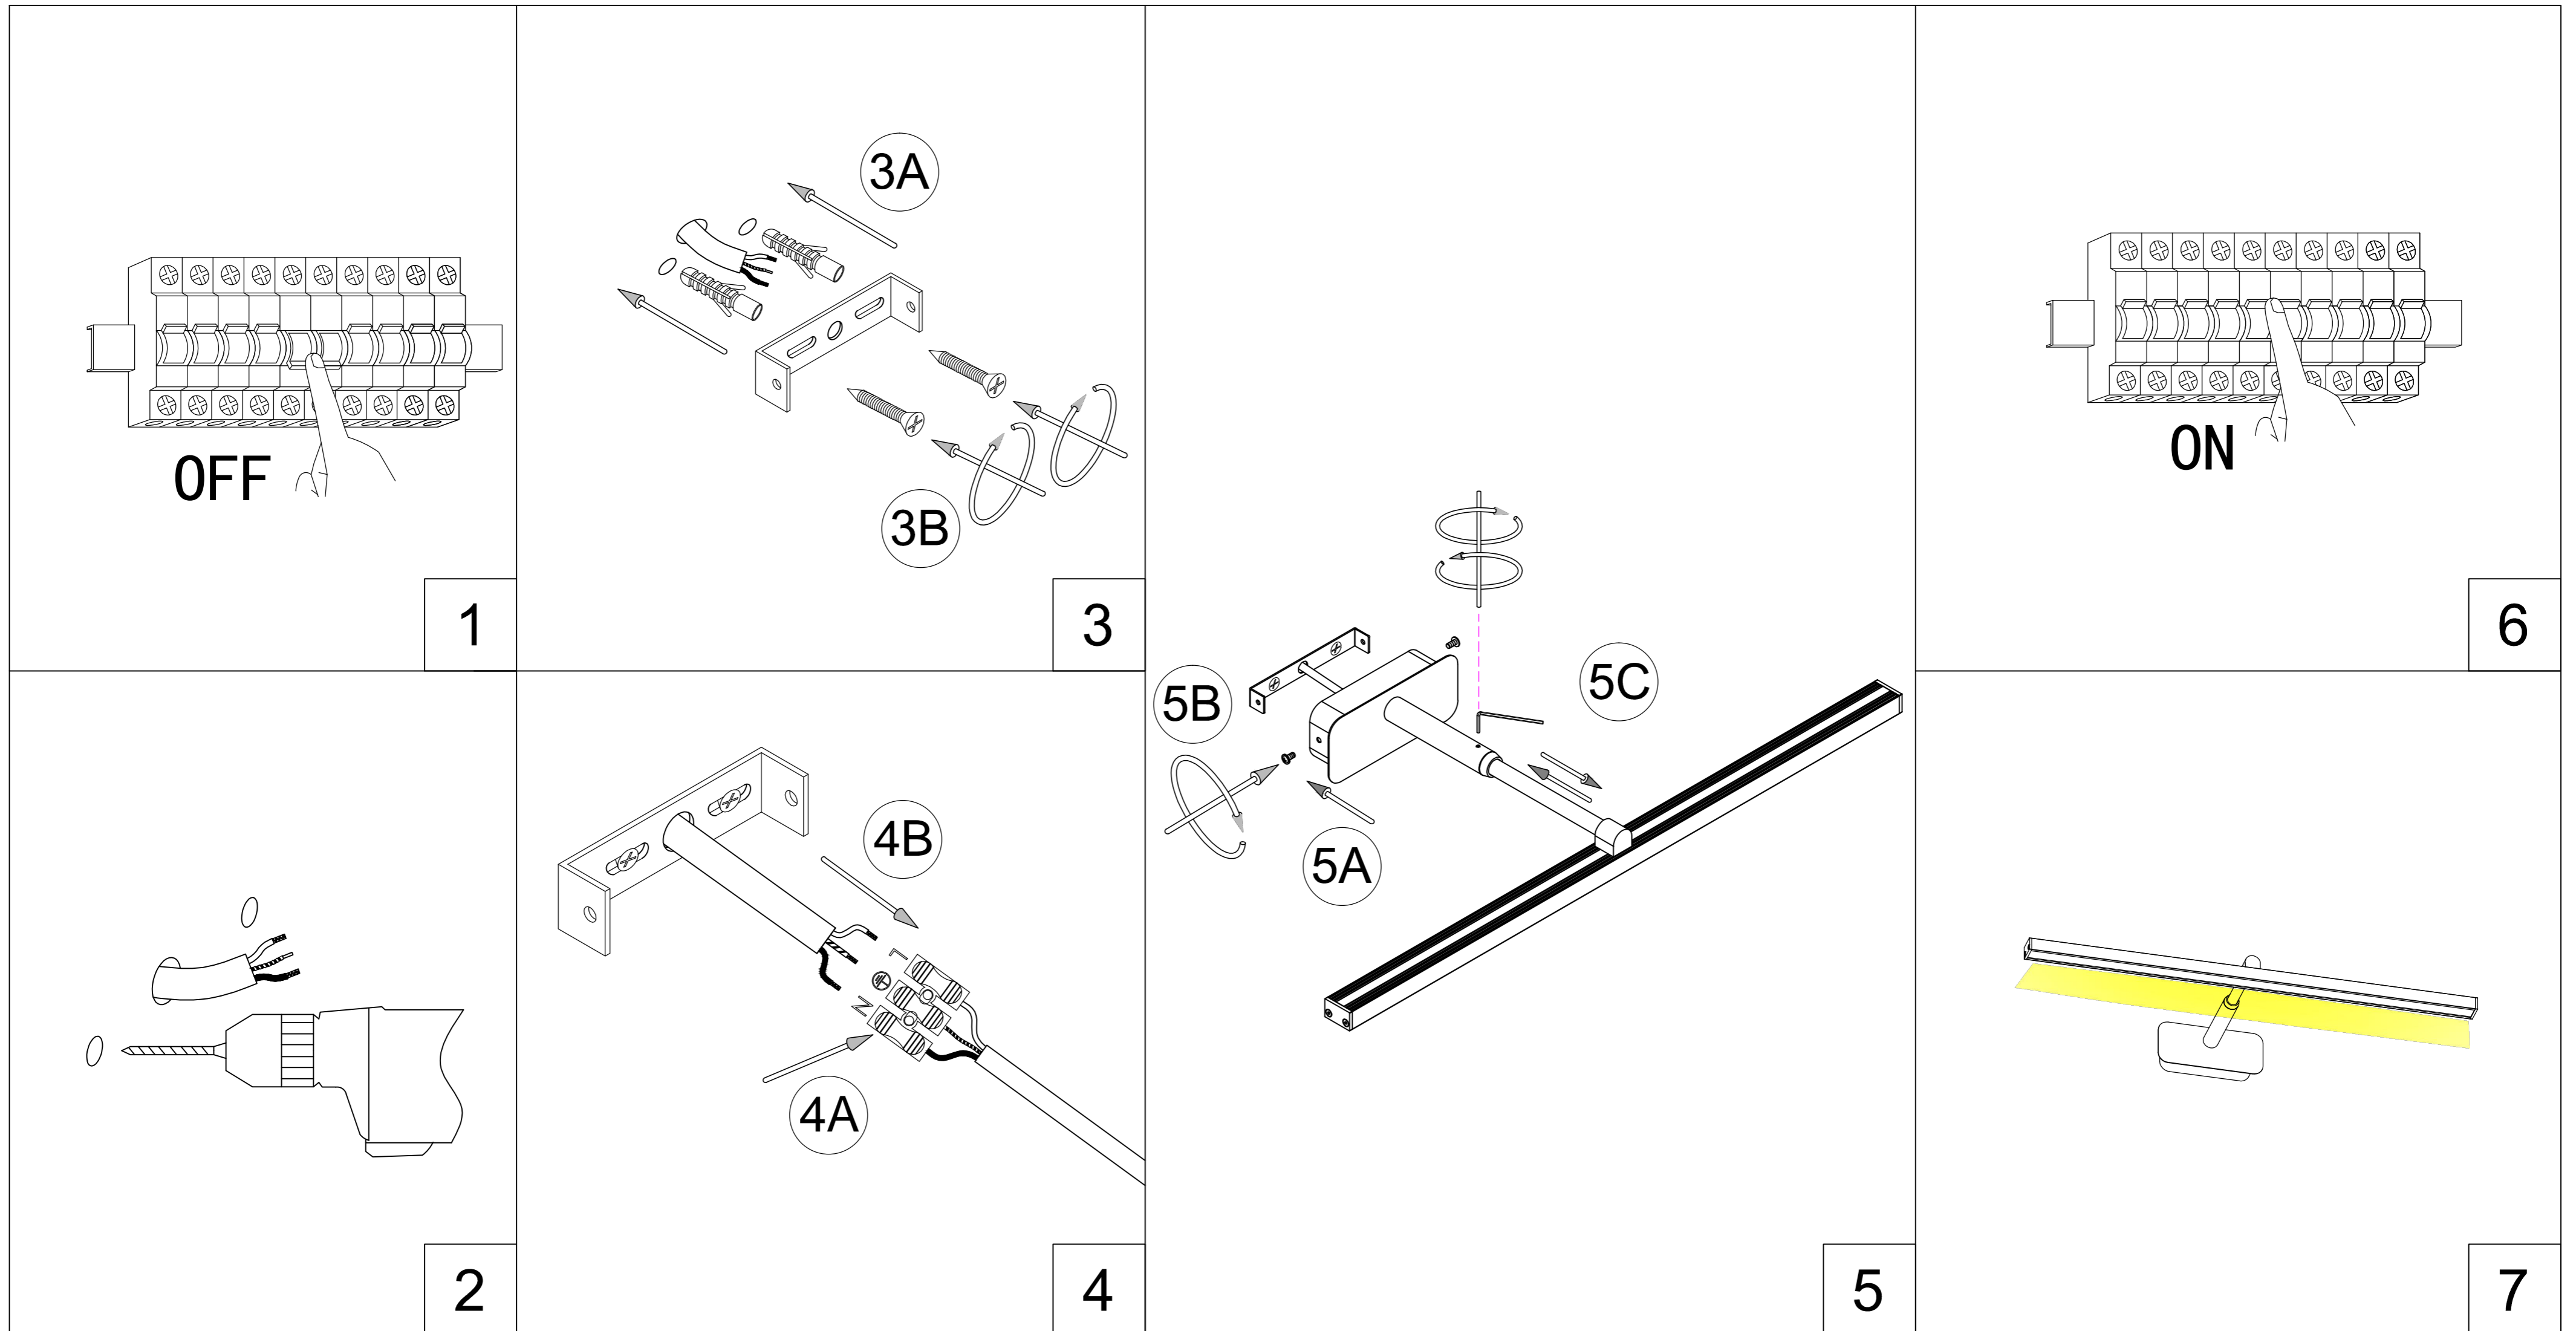

WA516
WA518

WA517
WA519

USER MANUAL
LED WALL LAMP

1. SWITCH OFF MAIN
2. MAKE HOLE PATTERN
3. INSTALL THE BASE PLATE
4. CONNECT LAMP TO THE MAIN
5. DRIVE IN THE SCREWS UNTILL TIGHT
6. SWITCH ON THE MAIN AND LIGHT ON

WA516
L600xW60xH245(mm)
LED-8W

WA517
L700xW60xH245(mm)
LED-10W

WA518
L800xW60xH245(mm)
LED-11W

WA519
L900xW60xH245(mm)
LED-12W

Lamp : SMD-2835 LED
 Color : 2700K/3000K/4000K/6000K
 Color rendering : Ra80
 Input : 220V-240V AC
 Current : Constant 300mA
 Frequency : 50/60Hz
 Watt : 8W/10W/11W/12W
 Life span : 20,000hrs
 Operating temp : -20°C--+40°C
 Indoor use only
 IP20
 Dimmable : NO