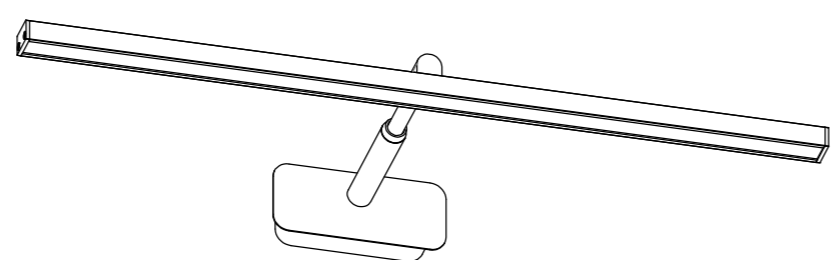

WA516
WA518

WA517
WA519

USER MANUAL
LED WALL LAMP

1. SWITCH OFF MAIN
2. MAKE HOLE PATTERN
3. INSTALL THE BASE PLATE
4. CONNECT LAMP TO THE MAIN
5. DRIVE IN THE SCREWS UNTILL TIGHT
6. SWITCH ON THE MAIN AND LIGHT ON

WA516
L600xW60xH245(mm)
LED-8W

WA517
L700xW60xH245(mm)
LED-10W

WA518
L800xW60xH245(mm)
LED-11W

WA519
L900xW60xH245(mm)
LED-12W

Lamp : SMD-2835 LED
 Color : 2700K/3000K/4000K/6000K
 Color rendering : Ra80
 Input : 220V-240V AC
 Current : Constant 300mA
 Frequency : 50/60Hz
 Watt : 8W/10W/11W/12W
 Life span : 20,000hrs
 Operating temp : -20°C--+40°C
 Indoor use only
 IP20
 Dimmable : NO