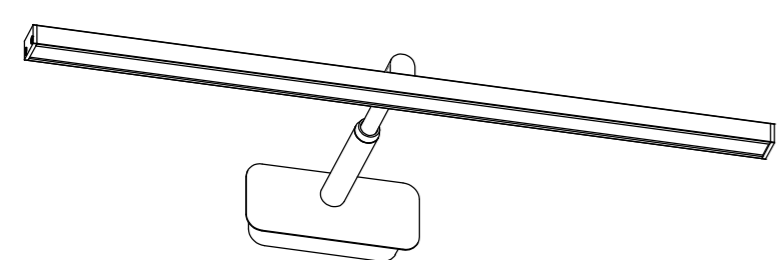

WA516
WA518

WA517
WA519

USER MANUAL
LED WALL LAMP

1. SWITCH OFF MAIN
2. MAKE HOLE PATTERN
3. INSTALL THE BASE PLATE
4. CONNECT LAMP TO THE MAIN
5. DRIVE IN THE SCREWS UNTILL TIGHT
6. SWITCH ON THE MAIN AND LIGHT ON

WA516
L600xW60xH245(mm)
LED-8W

WA517
L700xW60xH245(mm)
LED-10W

WA518
L800xW60xH245(mm)
LED-11W

WA519
L900xW60xH245(mm)
LED-12W

Lamp : SMD-2835 LED
 Color : 2700K/3000K/4000K/6000K
 Color rendering : Ra80
 Input : 220V-240V AC
 Current : Constant 300mA
 Frequency : 50/60Hz
 Watt : 8W/10W/11W/12W
 Life span : 20,000hrs
 Operating temp : -20°C--+40°C
 Indoor use only
 IP20
 Dimmable : NO