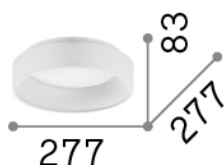

General info

DECORATIVO - Ceiling

Ean	8021696293776
Item	ZIGGY PL D30 BIANCO
Installation	Ceiling
Guarantee	5 years
Gross weight	1.75 kg
Volume	0.00961 m ³

Technical info

Net weight	1.35 kg
Insulation class	II
Protection index	IP20
Compliance	CE
Operating temperature	0° ~ +40 °C
Dimmer	Non-dimmable, On-Off
Power output	220-240 V AC 50/60 Hz
Power supply	In-built, included Replaceable (by qualified operators only), electronic

Source info

Integrated source	Integrated LED module
Replaceable source	Replaceable (by qualified operators only)
Power	LED 22 W
Emission	Direct
Max consumption	max 22 W
Features LED	LED SMD
CCT	3000 K
Duration LED (t. 25°C)	50000 h
CRI	> 80
Light beam	150°
Light beam flux	2300 lm
Useful light flux	1410 lm
Photobiological risk	1