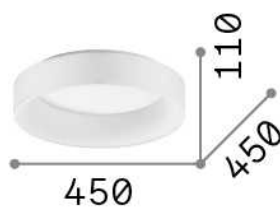

General info

DECORATIVO - Ceiling

Ean	8021696293783
Item	ZIGGY PL D45 BIANCO
Installation	Ceiling
Guarantee	5 years
Gross weight	3.6 kg
Volume	0.032414 m ³

Technical info

Net weight	2.5 kg
Insulation class	II
Protection index	IP20
Compliance	CE
Operating temperature	0° ~ +40 °C
Dimmer	Non-dimmable, On-Off
Power output	220-240 V AC 50/60 Hz
Power supply	In-built, included Replaceable (by qualified operators only), electronic

Source info

Integrated source	Integrated LED module
Replaceable source	Replaceable (by qualified operators only)
Power	LED 30 W
Emission	Direct
Max consumption	max 30 W
Features LED	LED SMD
CCT	3000 K
Duration LED (t. 25°C)	50000 h
CRI	> 80
Light beam	150°
Light beam flux	3800 lm
Useful light flux	2340 lm
Photobiological risk	1