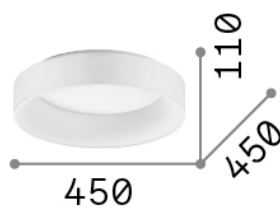

## DECORATIVO - Ceiling

<b>Ean</b>	8021696307206
<b>Item</b>	ZIGGY PL D45 NERO
<b>Installation</b>	Ceiling
<b>Guarantee</b>	5 years
<b>Gross weight</b>	3.6 kg
<b>Volume</b>	0.032414 m <sup>3</sup>

## Source info

<b>Integrated source</b>	Integrated LED module
<b>Replaceable source</b>	Replaceable (by qualified operators only)
<b>Power</b>	LED 30 W
<b>Emission</b>	Direct
<b>Max consumption</b>	max 30 W
<b>Features LED</b>	LED SMD
<b>CCT</b>	3000 K
<b>Duration LED (t. 25°C)</b>	50000 h
<b>CRI</b>	> 80
<b>Light beam</b>	150°
<b>Light beam flux</b>	3800 lm
<b>Useful light flux</b>	2340 lm
<b>Photobiological risk</b>	1