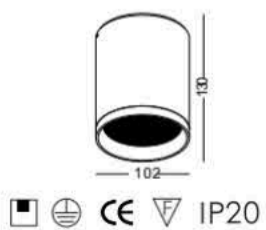

casing aluminum / black painting
+anodized gold

lamping COB 20W / Ra>90 / 1600lm
2700K/**3000K**/4000K/6000K

Beam 30 degree

surface customizable

- concrete grey paint similar to RAL7037
- white paint similar to RAL9003

lens available: