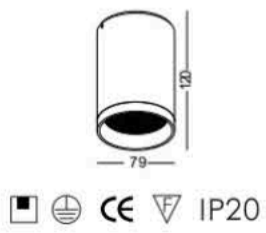

casing aluminum / black painting
+anodized gold

lamping COB 5W / Ra>90 / 430lm
2700K/**3000K**/4000K/6000K

Beam 30 degree

surface customizable

- concrete grey paint similar to RAL7037
- white paint similar to RAL9003

lens available:

casing aluminum / black painting
+anodized gold

lamping COB 12W / Ra>90 / 900lm
2700K/**3000K**/4000K/6000K

Beam 30 degree

surface customizable

- concrete grey paint similar to RAL7037
- white paint similar to RAL9003