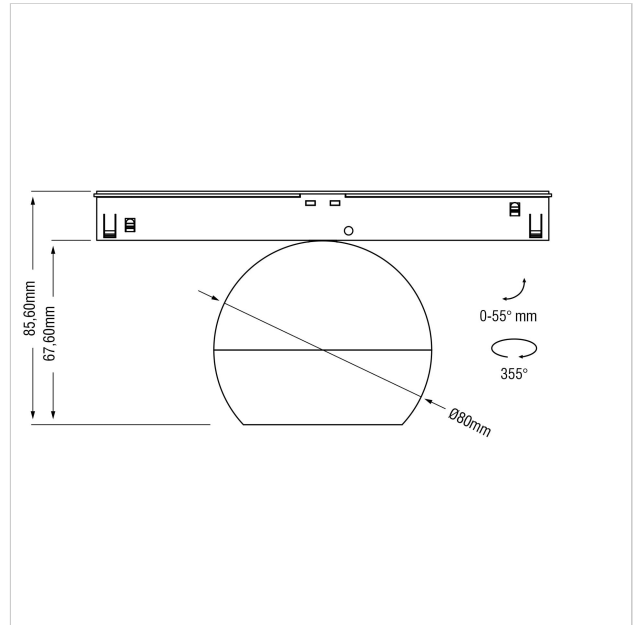

Dea Eros-Q1 S TR

SKU	: Q656DB93040CHF0
Housing material	: Aluminum Die Cast
Luminaire Color	: Black
Optic	: Reflector
Reflector Color	: Chrome
Power supply	: Included ON/OFF
Luminous Flux (lm)	: 800lm
System power	: 10.5W
System efficiency	: 76lm/W
Beam angle (°)	: 40°
CCT (K)	: 4000K
CRI	: 90
Chromaticity tolerance	: 3 MacAdam
Mains Voltage	: 220-240V / 50 -60Hz
EI. Class	: Class III
Lifetime	: 50000h
IP rating	: IP20
Light source energy class	: E
Light source identifier	: CLU028-1204C4-303H5M3-F3
Net. Weight	: 0.24Kg
Warranty	: 5Y