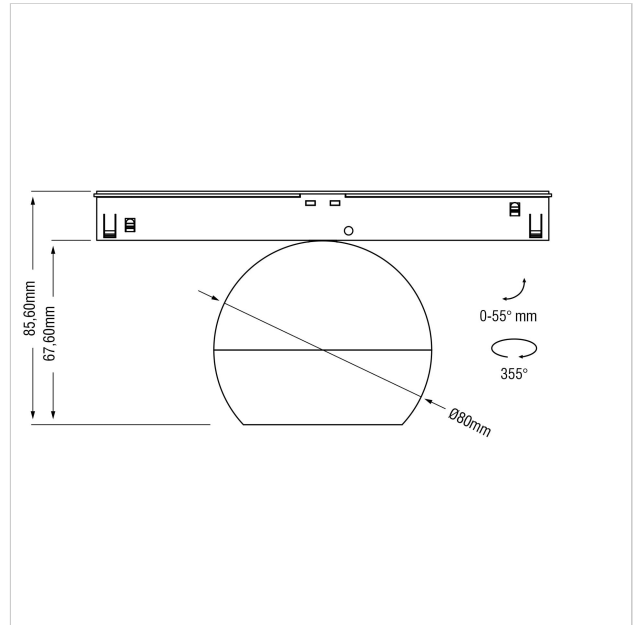

Dea Eros-Q1 S TR

SKU	: Q656DB92740CHF0
Housing material	: Aluminum Die Cast
Luminaire Color	: Black
Optic	: Reflector
Reflector Color	: Chrome
Power supply	: Included ON/OFF
Luminous Flux (lm)	: 790lm
System power	: 10.5W
System efficiency	: 75lm/W
Beam angle (°)	: 40°
CCT (K)	: 2700K
CRI	: 90
Chromaticity tolerance	: 3 MacAdam
Mains Voltage	: 220-240V / 50 -60Hz
EI. Class	: Class III
Lifetime	: 50000h
IP rating	: IP20
Light source energy class	: F
Light source identifier	: CLU028-1204C4-273H5M3-F3
Net. Weight	: 0.24Kg
Warranty	: 5Y