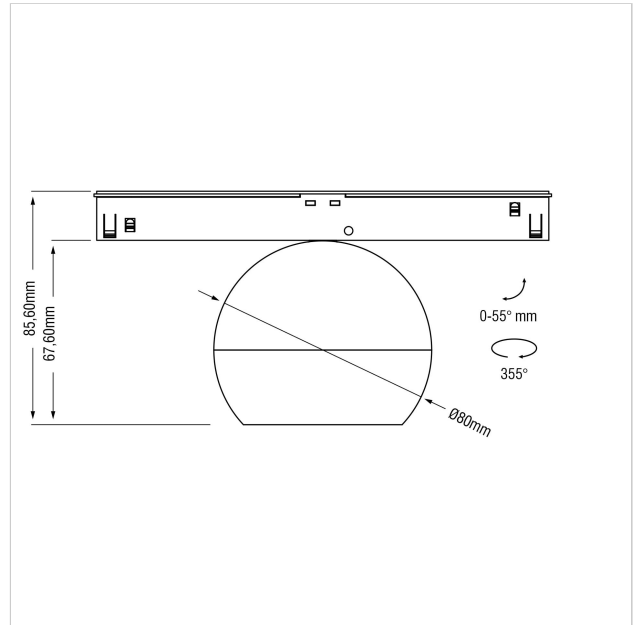

Dea Eros-Q1 S TR

SKU	: Q656DB93040GOF0
Housing material	: Aluminum Die Cast
Luminaire Color	: Black
Optic	: Reflector
Reflector Color	: Gold
Power supply	: Included ON/OFF
Luminous Flux (lm)	: 800lm
System power	: 10.5W
System efficiency	: 76lm/W
Beam angle (°)	: 40°
CCT (K)	: 4000K
CRI	: 90
Chromaticity tolerance	: 3 MacAdam
Mains Voltage	: 220-240V / 50 -60Hz
EI. Class	: Class III
Lifetime	: 50000h
IP rating	: IP20
Light source energy class	: E
Light source identifier	: CLU028-1204C4-303H5M3-F5
Net. Weight	: 0.24Kg
Warranty	: 5Y