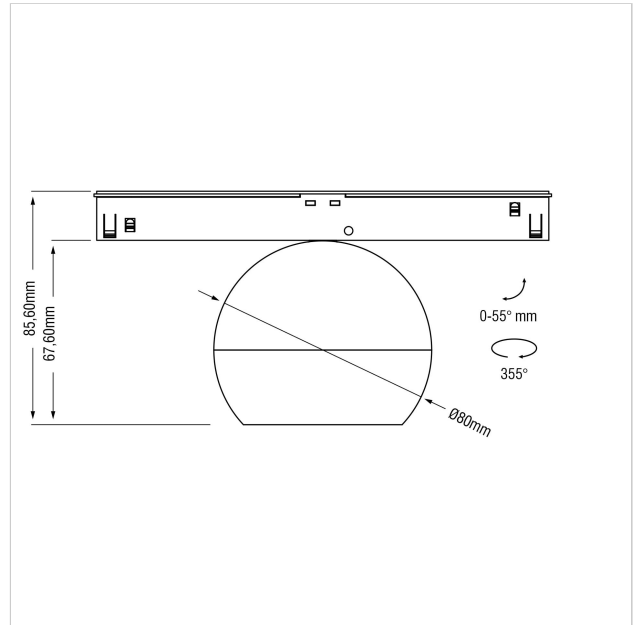

Dea Eros-Q1 S TR

SKU	: Q656DB93040SGF0
Housing material	: Aluminum Die Cast
Luminaire Color	: Black
Optic	: Reflector
Reflector Color	: Silver High Gloss
Power supply	: Included ON/OFF
Luminous Flux (lm)	: 800lm
System power	: 10.5W
System efficiency	: 76lm/W
Beam angle (°)	: 40°
CCT (K)	: 4000K
CRI	: 90
Chromaticity tolerance	: 3 MacAdam
Mains Voltage	: 220-240V / 50 -60Hz
EI. Class	: Class III
Lifetime	: 50000h
IP rating	: IP20
Light source energy class	: E
Light source identifier	: CLU028-1204C4-303H5M3-F6
Net. Weight	: 0.24Kg
Warranty	: 5Y