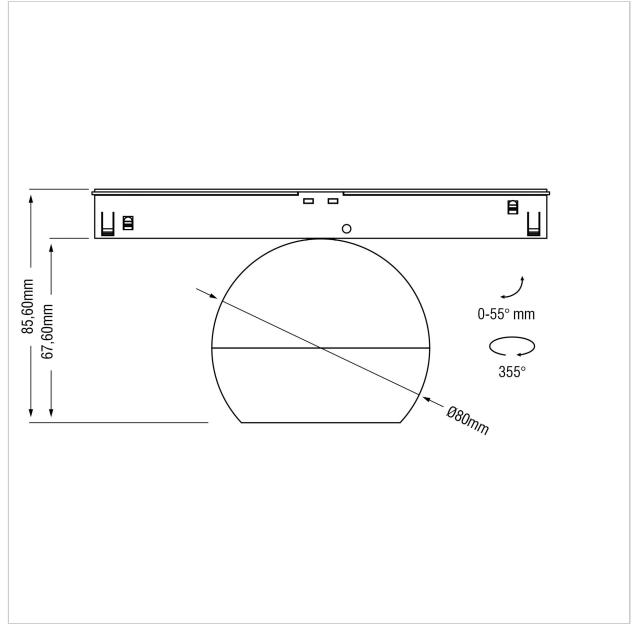

Dea Eros-Q1 S TR

SKU	: Q656DB94040WHF0
Housing material	: Aluminum Die Cast
Luminaire Color	: Black
Optic	: Reflector
Reflector Color	: White
Power supply	: Included ON/OFF
Luminous Flux (lm)	: 810lm
System power	: 10.5W
System efficiency	: 77lm/W
Beam angle (°)	: 40°
CCT (K)	: 3000K
CRI	: 90
Chromaticity tolerance	: 3 MacAdam
Mains Voltage	: 220-240V / 50 -60Hz
EI. Class	: Class III
Lifetime	: 50000h
IP rating	: IP20
Light source energy class	: E
Light source identifier	: CLU028-1204C4-403H5M3-F7
Net. Weight	: 0.24Kg
Warranty	: 5Y