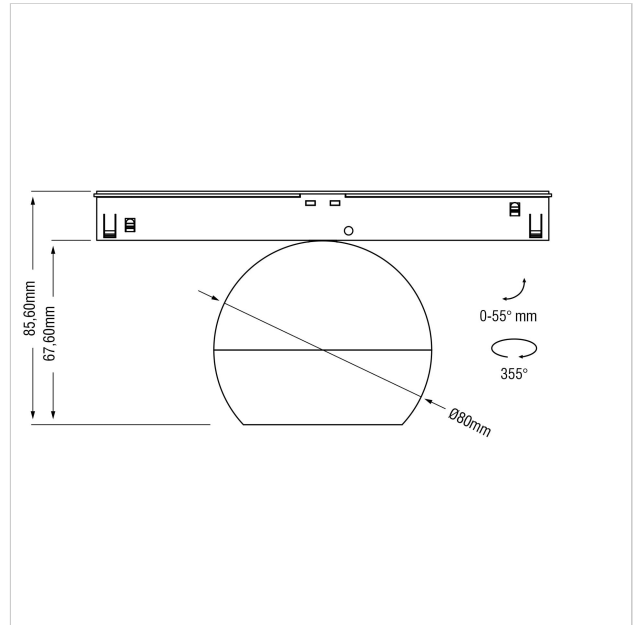

Dea Eros-Q1 S TR

SKU	: Q656DB93040WHF0
Housing material	: Aluminum Die Cast
Luminaire Color	: Black
Optic	: Reflector
Reflector Color	: White
Power supply	: Included ON/OFF
Luminous Flux (lm)	: 800lm
System power	: 10.5W
System efficiency	: 76lm/W
Beam angle (°)	: 40°
CCT (K)	: 4000K
CRI	: 90
Chromaticity tolerance	: 3 MacAdam
Mains Voltage	: 220-240V / 50 -60Hz
EI. Class	: Class III
Lifetime	: 50000h
IP rating	: IP20
Light source energy class	: E
Light source identifier	: CLU028-1204C4-303H5M3-F7
Net. Weight	: 0.24Kg
Warranty	: 5Y