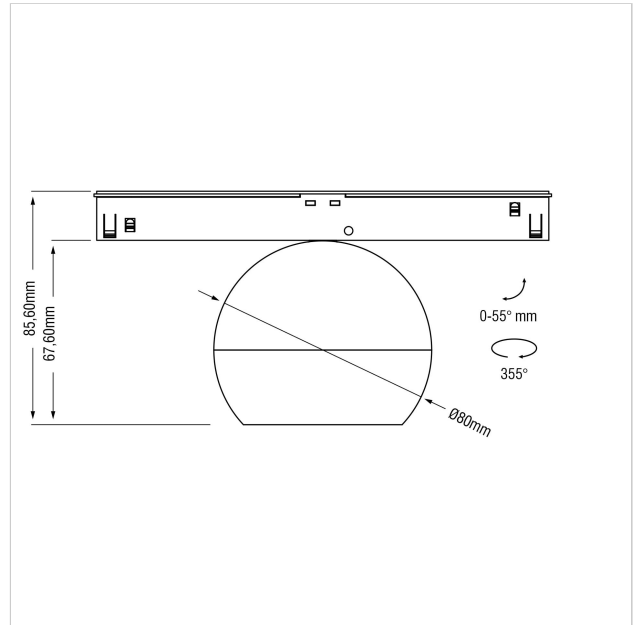

Dea Eros-Q1 S TR

SKU	: Q656DB92740BMF0
Housing material	: Aluminum Die Cast
Luminaire Color	: Black
Optic	: Reflector
Reflector Color	: Black Matt
Power supply	: Included ON/OFF
Luminous Flux (lm)	: 790lm
System power	: 10.5W
System efficiency	: 75lm/W
Beam angle (°)	: 40°
CCT (K)	: 2700K
CRI	: 90
Chromaticity tolerance	: 3 MacAdam
Mains Voltage	: 220-240V / 50 -60Hz
EI. Class	: Class III
Lifetime	: 50000h
IP rating	: IP20
Light source energy class	: F
Light source identifier	: CLU028-1204C4-273H5M3-F2
Net. Weight	: 0.24Kg
Warranty	: 5Y