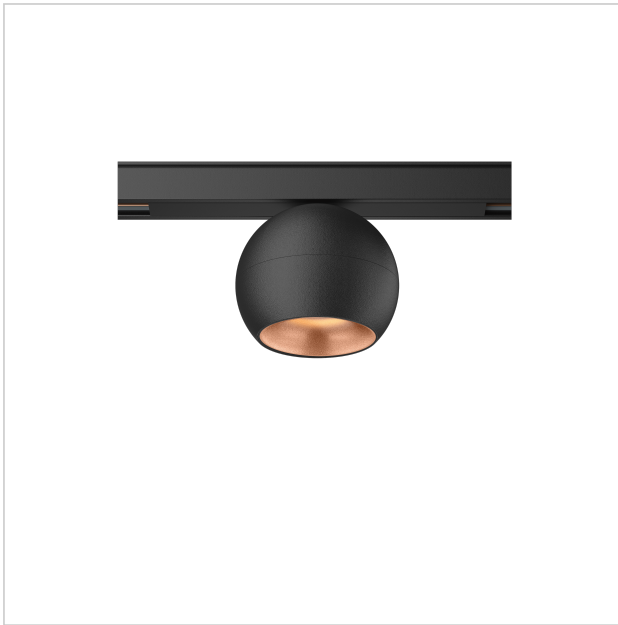

Dea Eros-Q1 S TR

SKU	: Q656DB93040COF0
Housing material	: Aluminum Die Cast
Luminaire Color	: Black
Optic	: Reflector
Reflector Color	: Copper
Power supply	: Included ON/OFF
Luminous Flux (lm)	: 800lm
System power	: 10.5W
System efficiency	: 76lm/W
Beam angle (°)	: 40°
CCT (K)	: 4000K
CRI	: 90
Chromaticity tolerance	: 3 MacAdam
Mains Voltage	: 220-240V / 50 -60Hz
EI. Class	: Class III
Lifetime	: 50000h
IP rating	: IP20
Light source energy class	: E
Light source identifier	: CLU028-1204C4-303H5M3-F4
Net. Weight	: 0.24Kg
Warranty	: 5Y