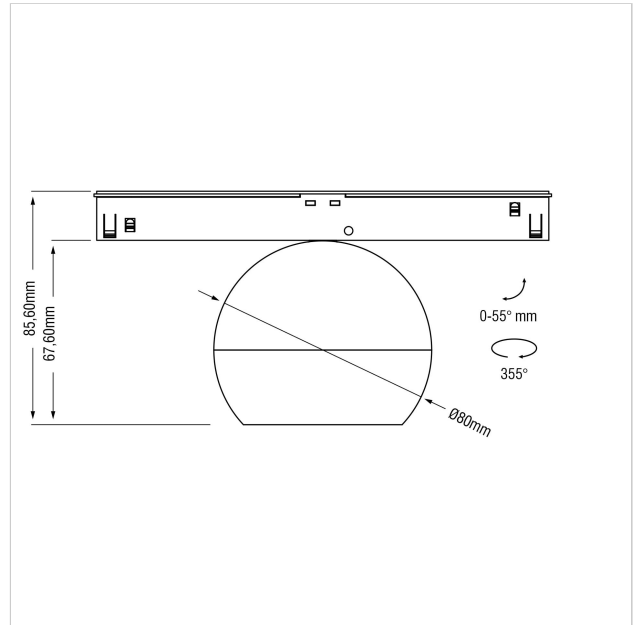

Dea Eros-Q1 S TR

SKU	: Q656DB93040COF0
Housing material	: Aluminum Die Cast
Luminaire Color	: Black
Optic	: Reflector
Reflector Color	: Copper
Power supply	: Included ON/OFF
Luminous Flux (lm)	: 800lm
System power	: 10.5W
System efficiency	: 76lm/W
Beam angle (°)	: 40°
CCT (K)	: 4000K
CRI	: 90
Chromaticity tolerance	: 3 MacAdam
Mains Voltage	: 220-240V / 50 -60Hz
EI. Class	: Class III
Lifetime	: 50000h
IP rating	: IP20
Light source energy class	: E
Light source identifier	: CLU028-1204C4-303H5M3-F4
Net. Weight	: 0.24Kg
Warranty	: 5Y