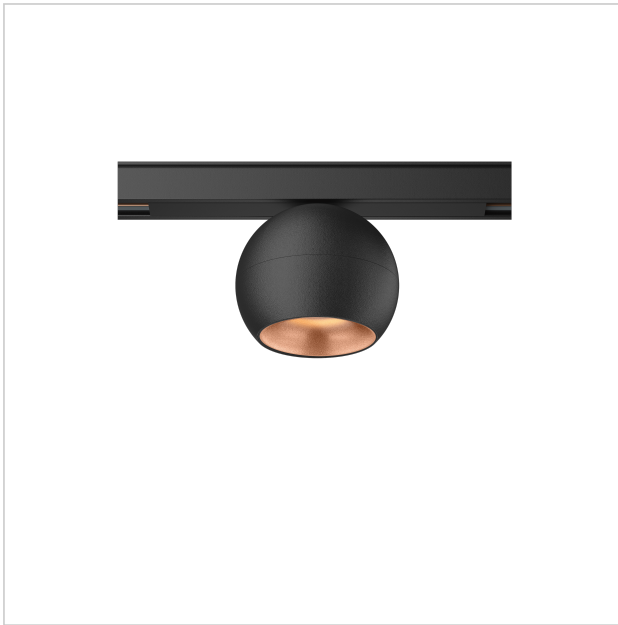

Dea Eros-Q1 S TR

SKU	: Q656DB94040COF0
Housing material	: Aluminum Die Cast
Luminaire Color	: Black
Optic	: Reflector
Reflector Color	: Copper
Power supply	: Included ON/OFF
Luminous Flux (lm)	: 810lm
System power	: 10.5W
System efficiency	: 77lm/W
Beam angle (°)	: 40°
CCT (K)	: 3000K
CRI	: 90
Chromaticity tolerance	: 3 MacAdam
Mains Voltage	: 220-240V / 50 -60Hz
EI. Class	: Class III
Lifetime	: 50000h
IP rating	: IP20
Light source energy class	: E
Light source identifier	: CLU028-1204C4-403H5M3-F4
Net. Weight	: 0.24Kg
Warranty	: 5Y