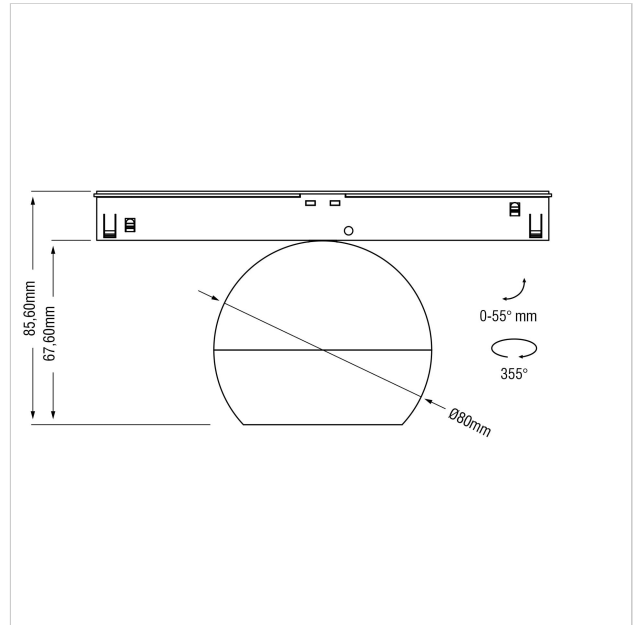

Dea Eros-Q1 S TR

SKU	: Q656DB94040COF0
Housing material	: Aluminum Die Cast
Luminaire Color	: Black
Optic	: Reflector
Reflector Color	: Copper
Power supply	: Included ON/OFF
Luminous Flux (lm)	: 810lm
System power	: 10.5W
System efficiency	: 77lm/W
Beam angle (°)	: 40°
CCT (K)	: 3000K
CRI	: 90
Chromaticity tolerance	: 3 MacAdam
Mains Voltage	: 220-240V / 50 -60Hz
EI. Class	: Class III
Lifetime	: 50000h
IP rating	: IP20
Light source energy class	: E
Light source identifier	: CLU028-1204C4-403H5M3-F4
Net. Weight	: 0.24Kg
Warranty	: 5Y