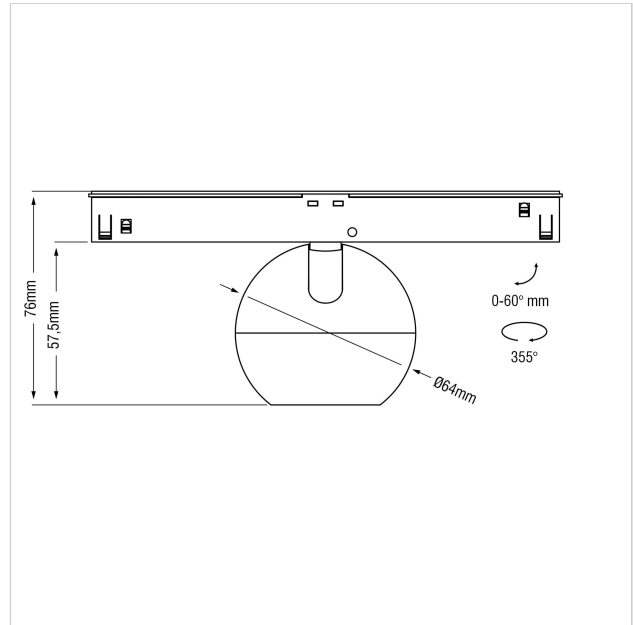

Dea Eros-Q1 XS TR

SKU	: Q655BB92734GOF0
Housing material	: Aluminum Die Cast
Luminaire Color	: Black
Optic	: Reflector
Reflector Color	: Gold
Power supply	: Included ON/OFF
Luminous Flux (lm)	: 490lm
System power	: 7W
System efficiency	: 70lm/W
Beam angle (°)	: 34°
CCT (K)	: 2700K
CRI	: 90
Chromaticity tolerance	: 3 MacAdam
Mains Voltage	: 220-240V / 50 -60Hz
EI. Class	: Class III
Lifetime	: 50000h
IP rating	: IP20
Light source energy class	:
Light source identifier	:
Net. Weight	: 0.2Kg
Warranty	: 5Y