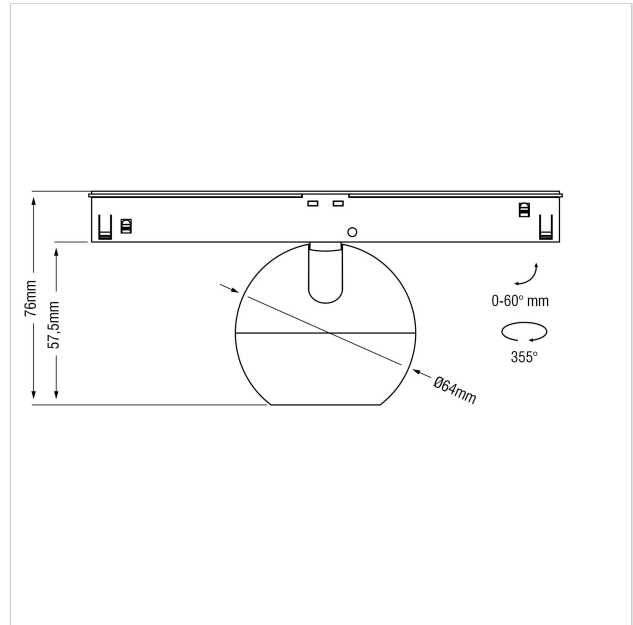

Dea Eros-Q1 XS TR

SKU	: Q655BB93034GOF0
Housing material	: Aluminum Die Cast
Luminaire Color	: Black
Optic	: Reflector
Reflector Color	: Gold
Power supply	: Included ON/OFF
Luminous Flux (lm)	: 500lm
System power	: 7W
System efficiency	: 72lm/W
Beam angle (°)	: 34°
CCT (K)	: 3000K
CRI	: 90
Chromaticity tolerance	: 3 MacAdam
Mains Voltage	: 220-240V / 50 -60Hz
EI. Class	: Class III
Lifetime	: 50000h
IP rating	: IP20
Light source energy class	:
Light source identifier	:
Net. Weight	: 0.2Kg
Warranty	: 5Y