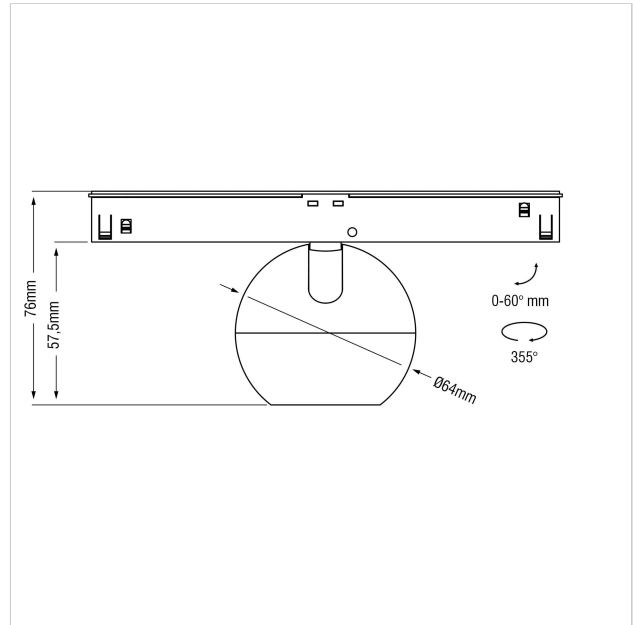

Dea Eros-Q1 XS TR

SKU	: Q655BB94034GOF0
Housing material	: Aluminum Die Cast
Luminaire Color	: Black
Optic	: Reflector
Reflector Color	: Gold
Power supply	: Included ON/OFF
Luminous Flux (lm)	: 510lm
System power	: 7W
System efficiency	: 73lm/W
Beam angle (°)	: 34°
CCT (K)	: 4000K
CRI	: 90
Chromaticity tolerance	: 3 MacAdam
Mains Voltage	: 220-240V / 50 -60Hz
EI. Class	: Class III
Lifetime	: 50000h
IP rating	: IP20
Light source energy class	:
Light source identifier	:
Net. Weight	: 0.2Kg
Warranty	: 5Y