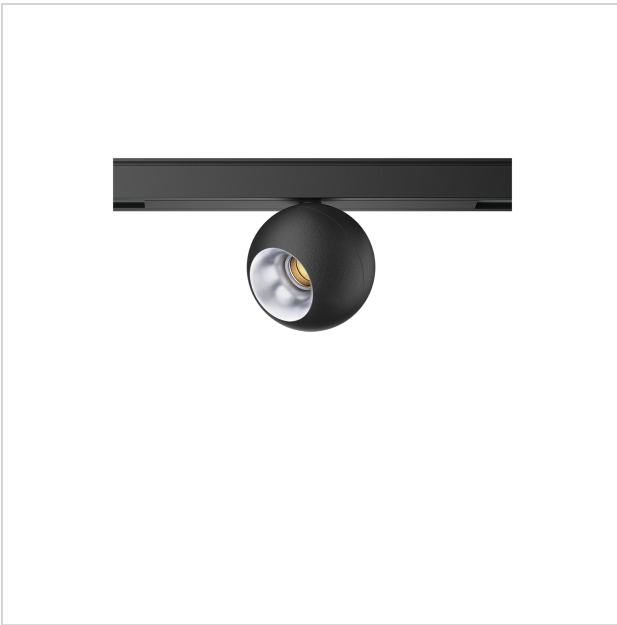

# Dea Eros-Q1 XS TR

SKU	: Q655BB92734SGF0
Housing material	: Aluminum Die Cast
Luminaire Color	: Black
Optic	: Reflector
Reflector Color	: Silver High Gloss
Power supply	: Included ON/OFF
Luminous Flux (lm)	: 490lm
System power	: 7W
System efficiency	: 70lm/W
Beam angle (°)	: 34°
CCT (K)	: 2700K
CRI	: 90
Chromaticity tolerance	: 3 MacAdam
Mains Voltage	: 220-240V / 50 -60Hz
EI. Class	: Class III
Lifetime	: 50000h
IP rating	: IP20
Light source energy class	:
Light source identifier	:
Net. Weight	: 0.2Kg
Warranty	: 5Y