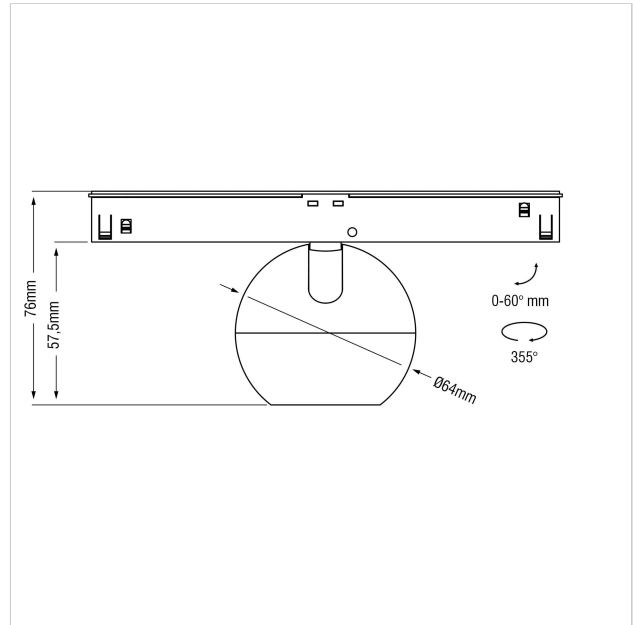

# Dea Eros-Q1 XS TR

SKU	: Q655BB92734SGF0
Housing material	: Aluminum Die Cast
Luminaire Color	: Black
Optic	: Reflector
Reflector Color	: Silver High Gloss
Power supply	: Included ON/OFF
Luminous Flux (lm)	: 490lm
System power	: 7W
System efficiency	: 70lm/W
Beam angle (°)	: 34°
CCT (K)	: 2700K
CRI	: 90
Chromaticity tolerance	: 3 MacAdam
Mains Voltage	: 220-240V / 50 -60Hz
EI. Class	: Class III
Lifetime	: 50000h
IP rating	: IP20
Light source energy class	:
Light source identifier	:
Net. Weight	: 0.2Kg
Warranty	: 5Y