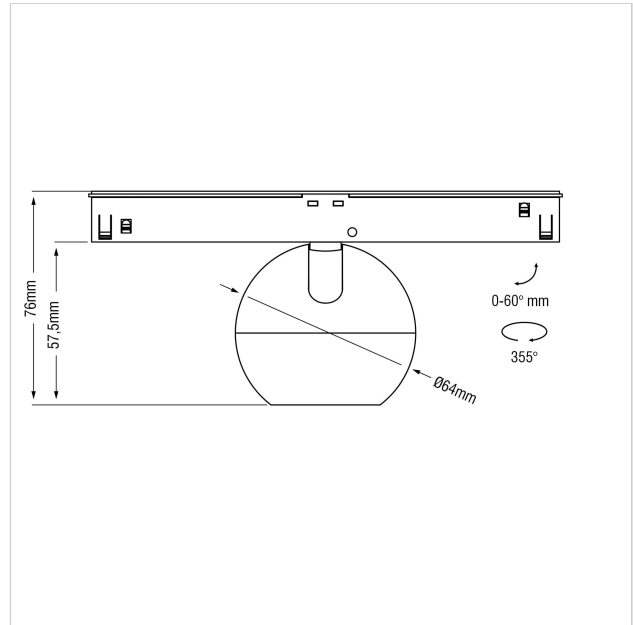

Dea Eros-Q1 XS TR

SKU	: Q655BB93034SGF0
Housing material	: Aluminum Die Cast
Luminaire Color	: Black
Optic	: Reflector
Reflector Color	: Silver High Gloss
Power supply	: Included ON/OFF
Luminous Flux (lm)	: 500lm
System power	: 7W
System efficiency	: 72lm/W
Beam angle (°)	: 34°
CCT (K)	: 3000K
CRI	: 90
Chromaticity tolerance	: 3 MacAdam
Mains Voltage	: 220-240V / 50 -60Hz
EI. Class	: Class III
Lifetime	: 50000h
IP rating	: IP20
Light source energy class	:
Light source identifier	:
Net. Weight	: 0.2Kg
Warranty	: 5Y