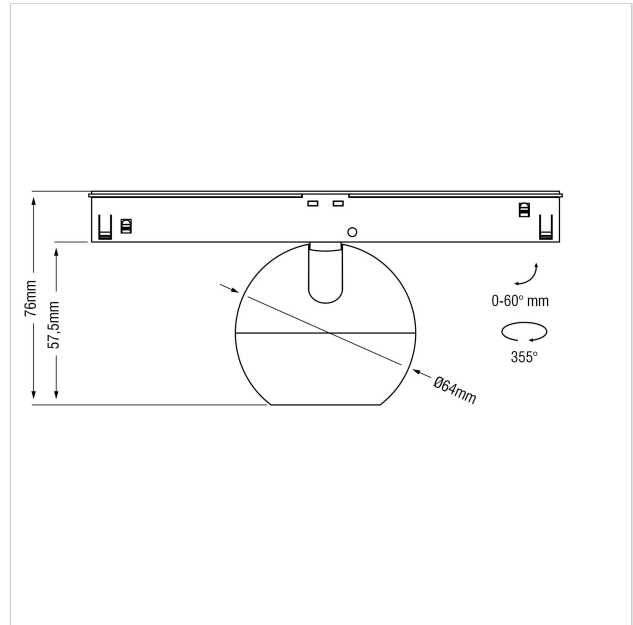

Dea Eros-Q1 XS TR

SKU	: Q655BB92734WHF0
Housing material	: Aluminum Die Cast
Luminaire Color	: Black
Optic	: Reflector
Reflector Color	: White
Power supply	: Included ON/OFF
Luminous Flux (lm)	: 490lm
System power	: 7W
System efficiency	: 70lm/W
Beam angle (°)	: 34°
CCT (K)	: 2700K
CRI	: 90
Chromaticity tolerance	: 3 MacAdam
Mains Voltage	: 220-240V / 50 -60Hz
EI. Class	: Class III
Lifetime	: 50000h
IP rating	: IP20
Light source energy class	:
Light source identifier	:
Net. Weight	: 0.2Kg
Warranty	: 5Y