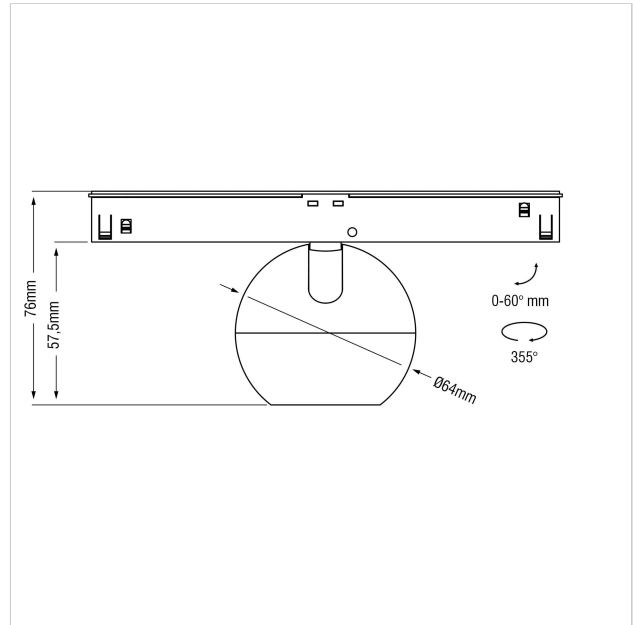

Dea Eros-Q1 XS TR

SKU	: Q655BB93034WHF0
Housing material	: Aluminum Die Cast
Luminaire Color	: Black
Optic	: Reflector
Reflector Color	: White
Power supply	: Included ON/OFF
Luminous Flux (lm)	: 500lm
System power	: 7W
System efficiency	: 72lm/W
Beam angle (°)	: 34°
CCT (K)	: 3000K
CRI	: 90
Chromaticity tolerance	: 3 MacAdam
Mains Voltage	: 220-240V / 50 -60Hz
EI. Class	: Class III
Lifetime	: 50000h
IP rating	: IP20
Light source energy class	:
Light source identifier	:
Net. Weight	: 0.2Kg
Warranty	: 5Y