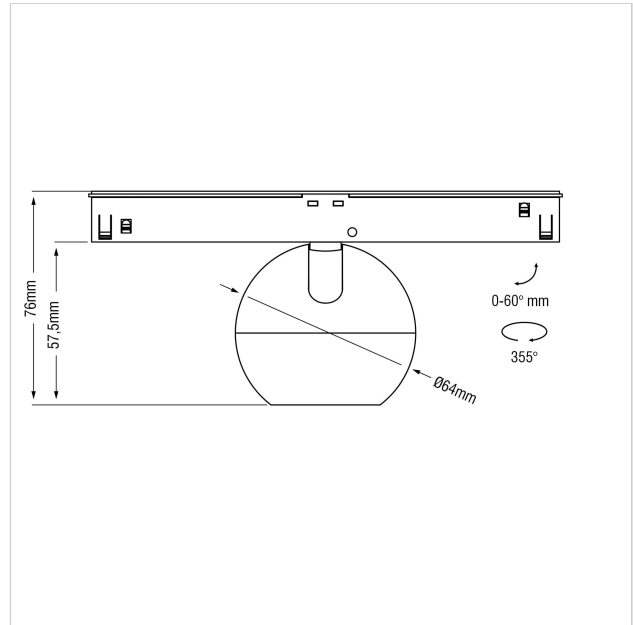

# Dea Eros-Q1 XS TR

SKU	: Q655BB94034WHF0
Housing material	: Aluminum Die Cast
Luminaire Color	: Black
Optic	: Reflector
Reflector Color	: White
Power supply	: Included ON/OFF
Luminous Flux (lm)	: 510lm
System power	: 7W
System efficiency	: 73lm/W
Beam angle (°)	: 34°
CCT (K)	: 4000K
CRI	: 90
Chromaticity tolerance	: 3 MacAdam
Mains Voltage	: 220-240V / 50 -60Hz
EI. Class	: Class III
Lifetime	: 50000h
IP rating	: IP20
Light source energy class	:
Light source identifier	:
Net. Weight	: 0.2Kg
Warranty	: 5Y