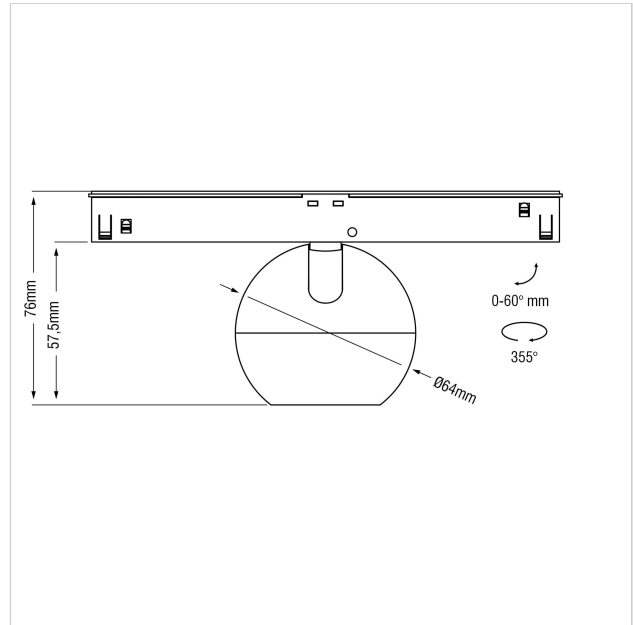

Dea Eros-Q1 XS TR

SKU	: Q655BW92734BGF0
Housing material	: Aluminum Die Cast
Luminaire Color	: White
Optic	: Reflector
Reflector Color	: Black High Gloss
Power supply	: Included ON/OFF
Luminous Flux (lm)	: 490lm
System power	: 7W
System efficiency	: 70lm/W
Beam angle (°)	: 34°
CCT (K)	: 2700K
CRI	: 90
Chromaticity tolerance	: 3 MacAdam
Mains Voltage	: 220-240V / 50 -60Hz
El. Class	: Class III
Lifetime	: 50000h
IP rating	: IP20
Light source energy class	: F
Light source identifier	: CLU701-1002C4-273H5K2
Net. Weight	: 0.2Kg
Warranty	: 5Y