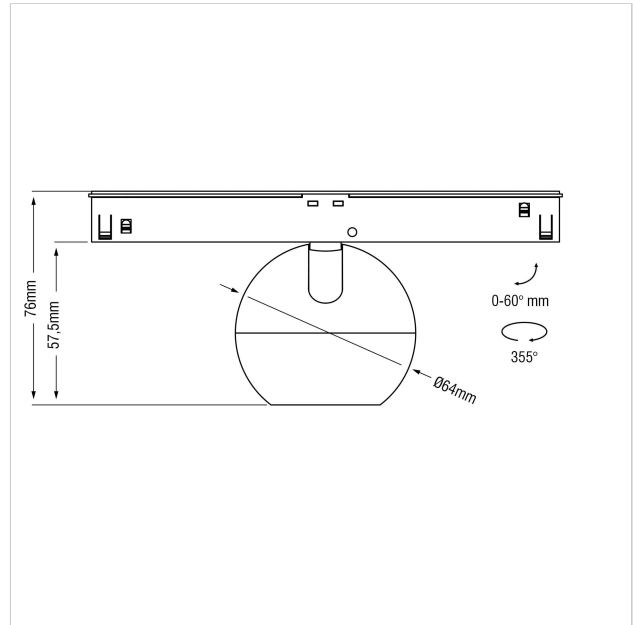

Dea Eros-Q1 XS TR

SKU	: Q655BW93034BGF0
Housing material	: Aluminum Die Cast
Luminaire Color	: White
Optic	: Reflector
Reflector Color	: Black High Gloss
Power supply	: Included ON/OFF
Luminous Flux (lm)	: 500lm
System power	: 7W
System efficiency	: 72lm/W
Beam angle (°)	: 34°
CCT (K)	: 3000K
CRI	: 90
Chromaticity tolerance	: 3 MacAdam
Mains Voltage	: 220-240V / 50 -60Hz
El. Class	: Class III
Lifetime	: 50000h
IP rating	: IP20
Light source energy class	: F
Light source identifier	: CLU701-1002C4-303H5K2
Net. Weight	: 0.2Kg
Warranty	: 5Y