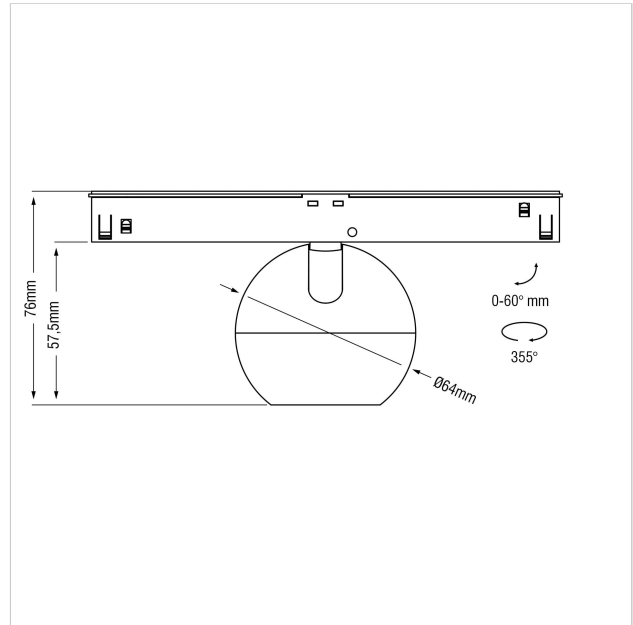

Dea Eros-Q1 XS TR

SKU	: Q655BW94034BGF0
Housing material	: Aluminum Die Cast
Luminaire Color	: White
Optic	: Reflector
Reflector Color	: Black High Gloss
Power supply	: Included ON/OFF
Luminous Flux (lm)	: 510lm
System power	: 7W
System efficiency	: 73lm/W
Beam angle (°)	: 34°
CCT (K)	: 4000K
CRI	: 90
Chromaticity tolerance	: 3 MacAdam
Mains Voltage	: 220-240V / 50 -60Hz
El. Class	: Class III
Lifetime	: 50000h
IP rating	: IP20
Light source energy class	: F
Light source identifier	: CLU701-1002C4-403H5K2
Net. Weight	: 0.2Kg
Warranty	: 5Y