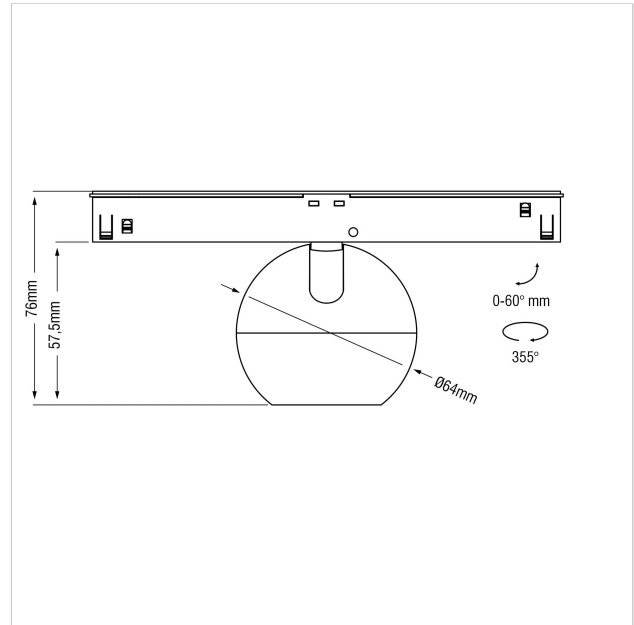

Dea Eros-Q1 XS TR

| | |
|----------------------------------|-------------------------|
| SKU | : Q655BW92734BMF0 |
| Housing material | : Aluminum Die Cast |
| Luminaire Color | : White |
| Optic | : Reflector |
| Reflector Color | : Black Matt |
| Power supply | : Included ON/OFF |
| Luminous Flux (lm) | : 490lm |
| System power | : 7W |
| System efficiency | : 70lm/W |
| Beam angle (°) | : 34° |
| CCT (K) | : 2700K |
| CRI | : 90 |
| Chromaticity tolerance | : 3 MacAdam |
| Mains Voltage | : 220-240V / 50 -60Hz |
| EI. Class | : Class III |
| Lifetime | : 50000h |
| IP rating | : IP20 |
| Light source energy class | : F |
| Light source identifier | : CLU701-1002C4-273H5K2 |
| Net. Weight | : 0.2Kg |
| Warranty | : 5Y |