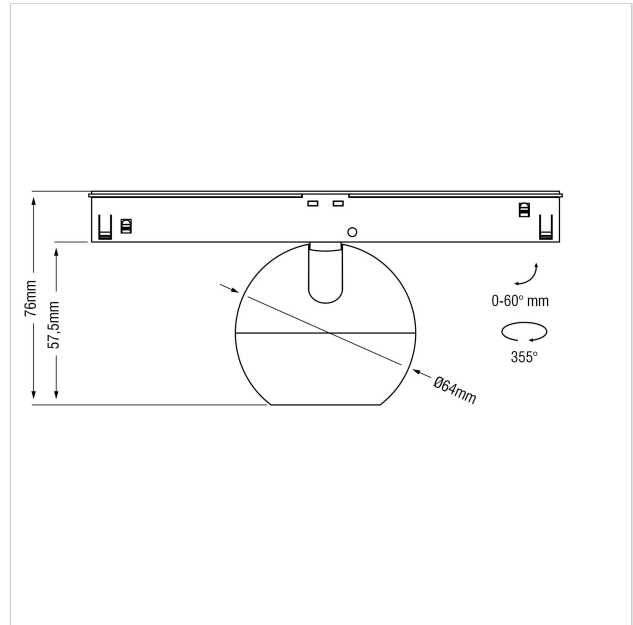

Dea Eros-Q1 XS TR

SKU	: Q655BW93034BMF0
Housing material	: Aluminum Die Cast
Luminaire Color	: White
Optic	: Reflector
Reflector Color	: Black Matt
Power supply	: Included ON/OFF
Luminous Flux (lm)	: 500lm
System power	: 7W
System efficiency	: 72lm/W
Beam angle (°)	: 34°
CCT (K)	: 3000K
CRI	: 90
Chromaticity tolerance	: 3 MacAdam
Mains Voltage	: 220-240V / 50 -60Hz
El. Class	: Class III
Lifetime	: 50000h
IP rating	: IP20
Light source energy class	: F
Light source identifier	: CLU701-1002C4-303H5K2
Net. Weight	: 0.2Kg
Warranty	: 5Y